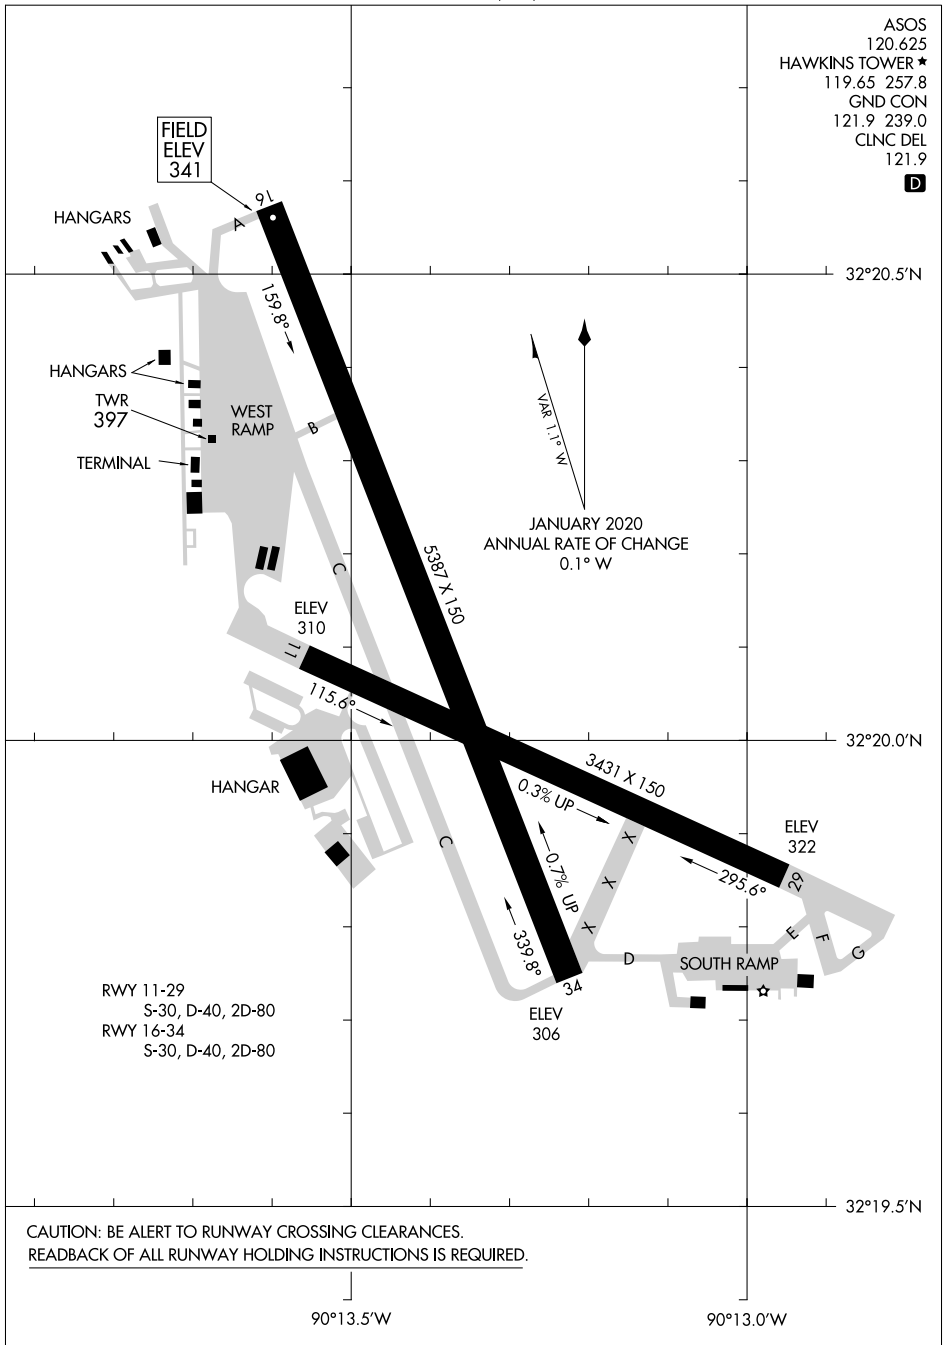

AIRPORT DIAGRAM

AL-206 (FAA)

HAWKINS FLD (HKS)
JACKSON, MISSISSIPPI

ASOS 120.625
 HAWKINS TOWER ★
 119.65 257.8
 GND CON 121.9 239.0
 CLNC DEL 121.9

D

SC-4, 16 JUN 2022 to 14 JUL 2022

SC-4, 16 JUN 2022 to 14 JUL 2022

CAUTION: BE ALERT TO RUNWAY CROSSING CLEARANCES.
 READBACK OF ALL RUNWAY HOLDING INSTRUCTIONS IS REQUIRED.

90°13.5'W

90°13.0'W

AIRPORT DIAGRAM

JACKSON, MISSISSIPPI
HAWKINS FLD (HKS)