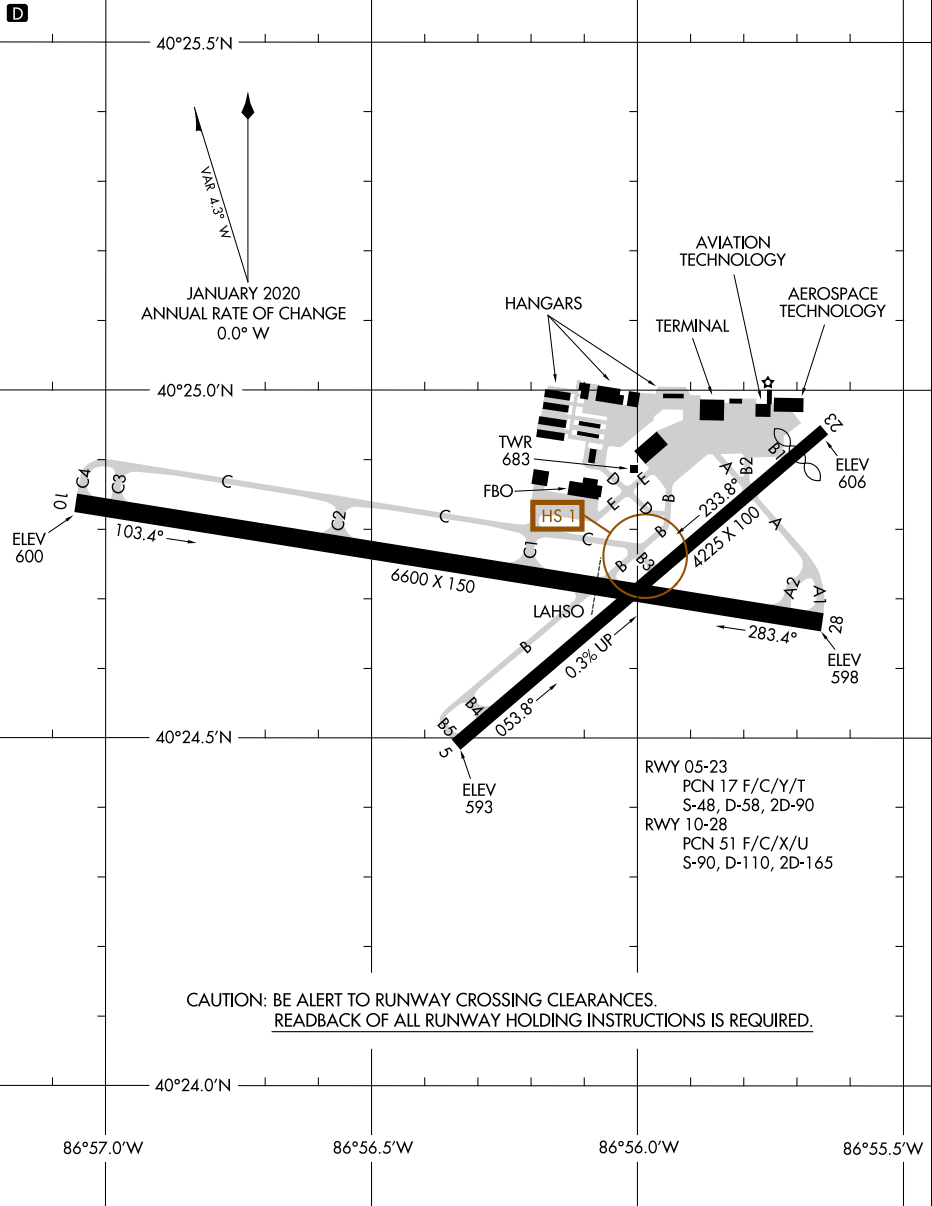

AIRPORT DIAGRAM

AL-220 (FAA)

PURDUE UNIVERSITY (LAF)
LAFAYETTE, INDIANA

ATIS
127.75
LAFAYETTE TOWER ★
119.6 343.625
GND CON
121.9 343.625

FIELD
ELEV
606

EC-2, 16 JUN 2022 to 14 JUL 2022

EC-2, 16 JUN 2022 to 14 JUL 2022

AIRPORT DIAGRAM

LAFAYETTE, INDIANA
PURDUE UNIVERSITY (LAF)