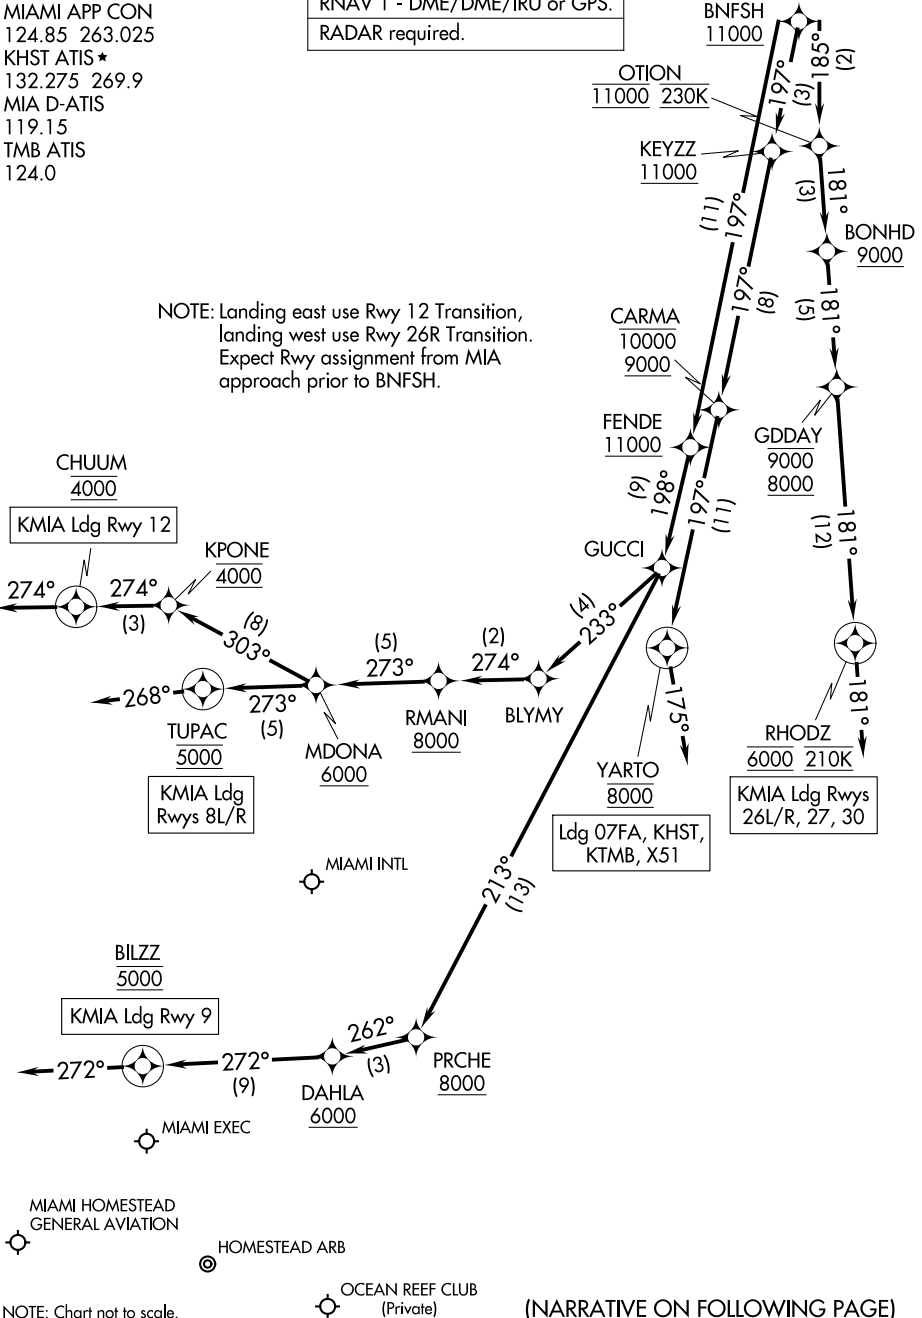

BNFSH ONE ARRIVAL (RNAV) Arrival Routes

MIAMI, FLORIDA

MIAMI APP CON  
124.85 263.025  
KHST ATIS \*  
132.275 269.9  
MIA D-ATIS  
119.15  
TMB ATIS  
124.0

RNAV 1 - DME/DME/IRU or GPS.  
RADAR required.

NOTE: Landing east use Rwy 12 Transition,  
landing west use Rwy 26R Transition.  
Expect Rwy assignment from MIA  
approach prior to BNFSH.

SE-3, 16 JUN 2022 to 14 JUL 2022

SE-3, 16 JUN 2022 to 14 JUL 2022

NOTE: Chart not to scale.

(NARRATIVE ON FOLLOWING PAGE)

BNFSH ONE ARRIVAL (RNAV) Arrival Routes

MIAMI, FLORIDA