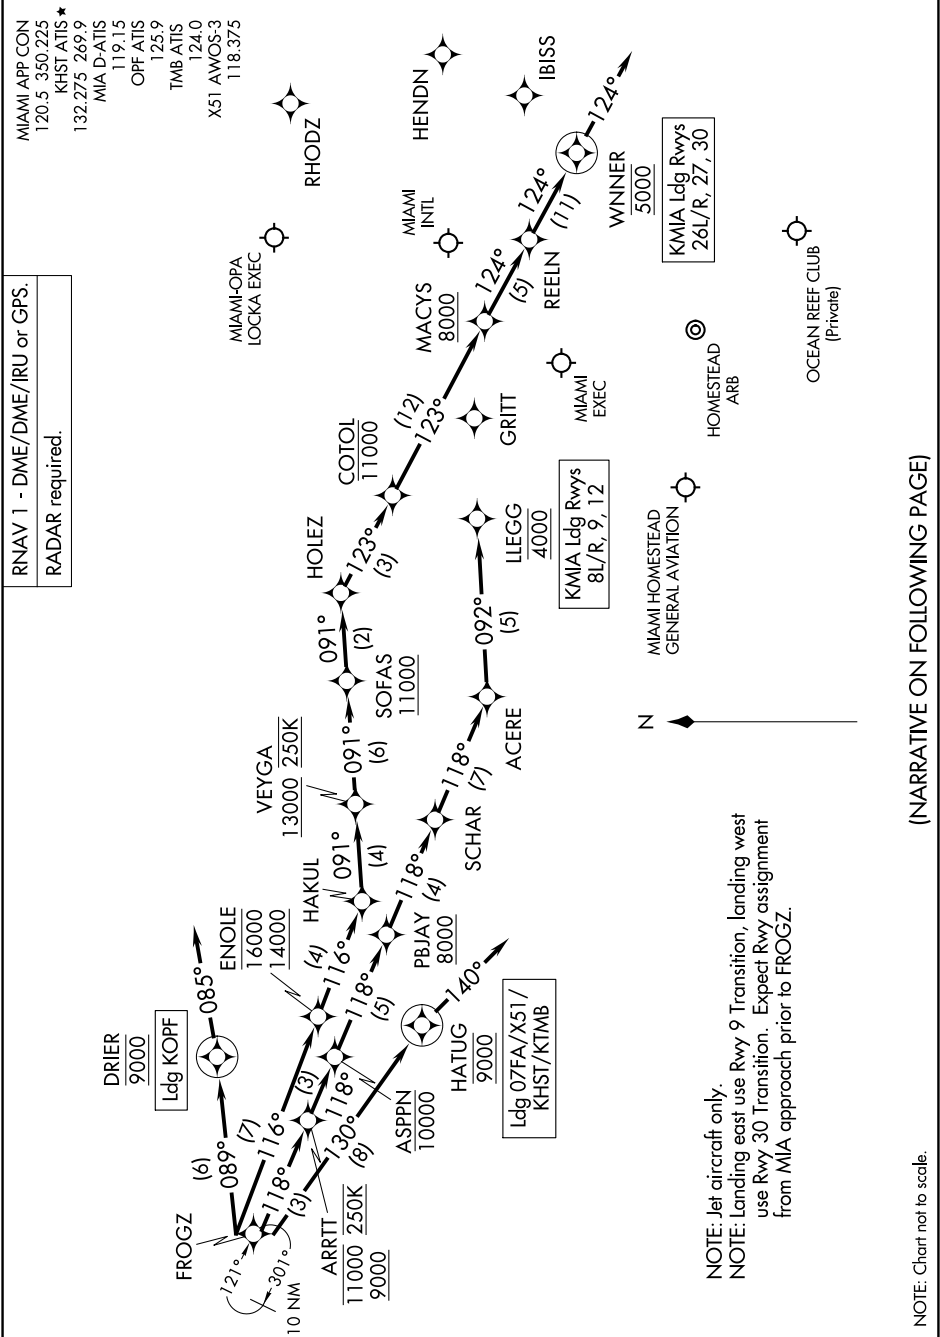

# FROGZ TWO ARRIVAL (RNAV) Arrival Routes

MIAMI, FLORIDA

SE-3, 16 JUN 2022 to 14 JUL 2022

NOTE: Jet aircraft only.  
 NOTE: Landing east use Rwy 9 Transition, landing west use Rwy 30 Transition. Expect Rwy assignment from MIA approach prior to FROGZ.

(NARRATIVE ON FOLLOWING PAGE)

NOTE: Chart not to scale.

SE-3, 16 JUN 2022 to 14 JUL 2022

# FROGZ TWO ARRIVAL (RNAV) Arrival Routes

MIAMI, FLORIDA