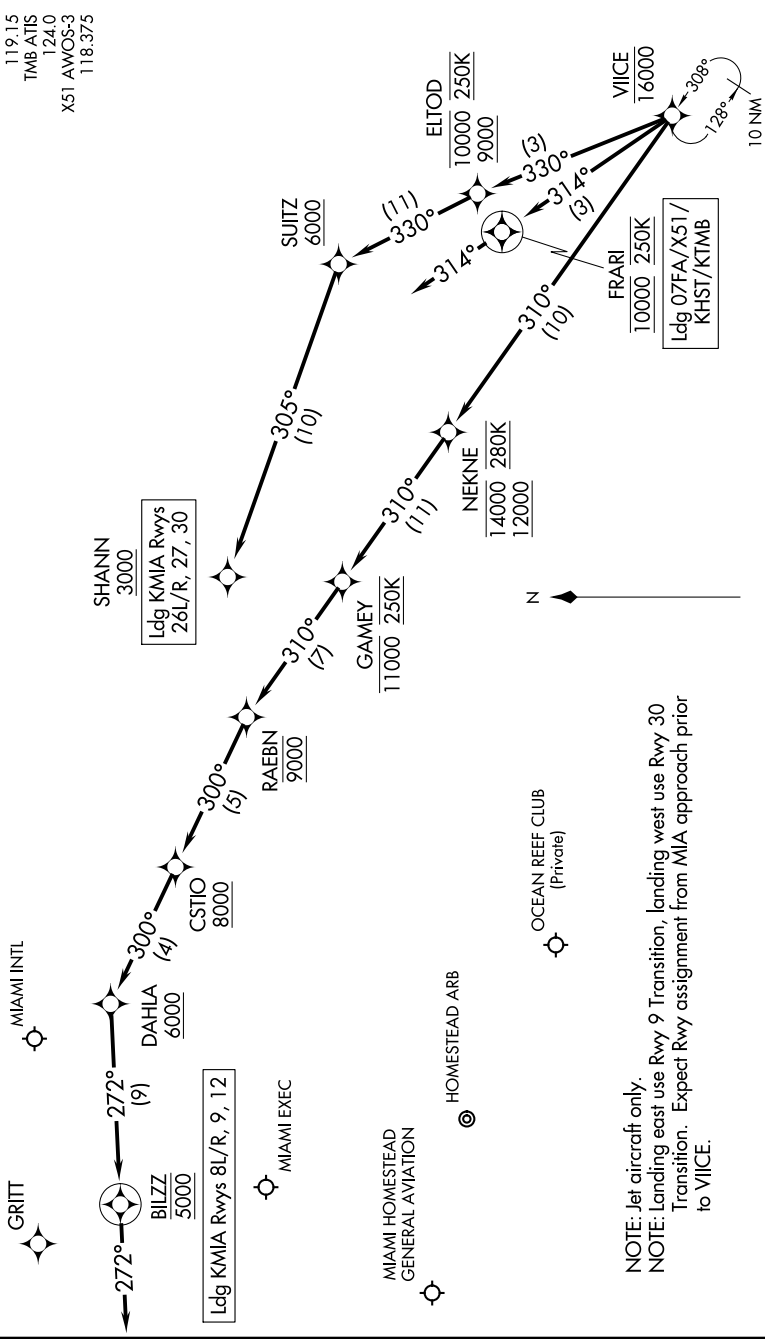

VIICE TWO ARRIVAL (RNAV) Arrival Routes

MIAMI, FLORIDA

MIAMI APP CON
 120.5 350.225
 KHST ATIS ★
 132.275 269.9
 MIA D-ATIS
 119.15
 TMB ATIS
 124.0
 X51 AWOS-3
 118.375

SE-3, 16 JUN 2022 to 14 JUL 2022

RNAV 1 - DME/DME/IRU or GPS.
 RADAR required.

NOTE: Chart not to scale.

(NARRATIVE ON FOLLOWING PAGE)

SE-3, 16 JUN 2022 to 14 JUL 2022

VIICE TWO ARRIVAL (RNAV) Arrival Routes

MIAMI, FLORIDA