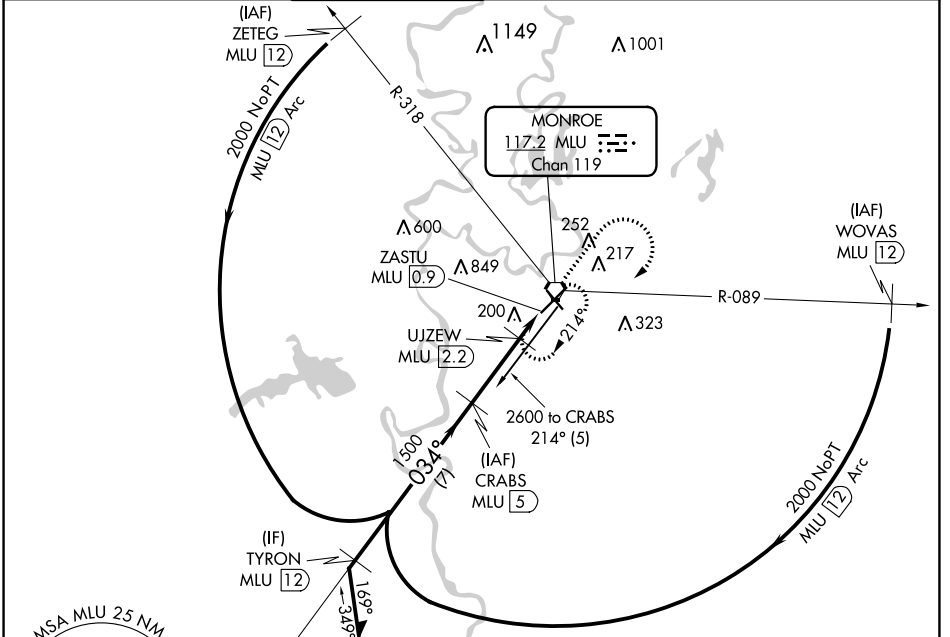

VORTAC MLU 117.2 Chan 119	APP CRS 034°	Rwy Idg 7504 TDZE 78 Apt Elev 79
---	------------------------	---

VOR/DME RWY 4

MONROE RGNL (MLU)

<p>Circling to Rwy 14 NA at night.</p>	<p>MALS R</p>	<p>MISSED APPROACH: Climb to 1800 then climbing right turn to 3000 direct MLU VORTAC and hold, continue climb-in-hold to 3000.</p>

ATIS 125.05	MONROE APP CON ★ 118.15 290.475	MONROE TOWER ★ 118.9 (CTAF) 257.8	GND CON 121.9	CLNC DEL 121.65	UNICOM 122.95
-----------------------	---	---	-------------------------	---------------------------	-------------------------

ELEV 79		TDZE 78
---------	--	---------

CATEGORY	A	B	C	D
S-4	460/24	382 (400-1/2)	460/40	382 (400-3/4)
CIRCLING	580-1 501 (600-1)	620-1 541 (600-1)	740-1 3/4 661 (700-1 3/4)	1160-3 1081 (1100-3)

SC-4, 16 JUN 2022 to 14 JUL 2022

SC-4, 16 JUN 2022 to 14 JUL 2022

REIL Rws 14 and 32
MIRL Rwy 14-32
HIRL Rwy 4-22