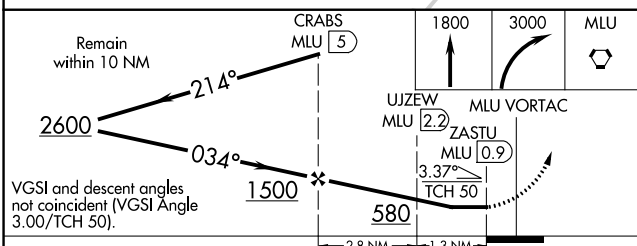

VORTAC MLU 117.2 Chan 119	APP CRS 034°	Rwy Idg 7504 TDZE 78 Apt Elev 79
---	------------------------	---

VOR/DME RWY 4

MONROE RGNL (MLU)

<p>Circling to Rwy 14 NA at night.</p>	<p>MALS R</p>	<p>MISSED APPROACH: Climb to 1800 then climbing right turn to 3000 direct MLU VORTAC and hold, continue climb-in-hold to 3000.</p>

ELEV 79		TDZE 78
---------	--	---------

CATEGORY	A	B	C	D
S-4	460/24	382 (400-1/2)	460/40	382 (400-3/4)
CIRCLING	580-1 501 (600-1)	620-1 541 (600-1)	740-1 3/4 661 (700-1 3/4)	1160-3 1081 (1100-3)

SC-4, 16 JUN 2022 to 14 JUL 2022