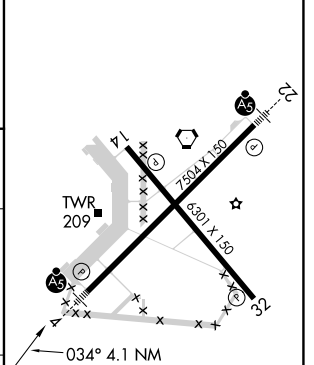

VORTAC MLU 117.2 Chan 119	APP CRS 034°	Rwy Idg 7504 TDZE 78 Apt Elev 79
---	------------------------	---

VOR/DME RWY 4

MONROE RGNL (MLU)

<p>Circling to Rwy 14 NA at night.</p>	<p>MALS R</p>	<p>MISSED APPROACH: Climb to 1800 then climbing right turn to 3000 direct MLU VORTAC and hold, continue climb-in-hold to 3000.</p>

ATIS 125.05	MONROE APP CON ★ 118.15 290.475	MONROE TOWER ★ 118.9 (CTAF) 257.8	GND CON 121.9	CLNC DEL 121.65	UNICOM 122.95
-----------------------	---	---	-------------------------	---------------------------	-------------------------

ELEV 79		TDZE 78
---------	--	---------

CATEGORY	A	B	C	D
S-4	460/24	382 (400-1/2)	460/40	382 (400-3/4)
CIRCLING	580-1 501 (600-1)	620-1 541 (600-1)	740-1 3/4 661 (700-1 3/4)	1160-3 1081 (1100-3)

SC-4, 16 JUN 2022 to 14 JUL 2022