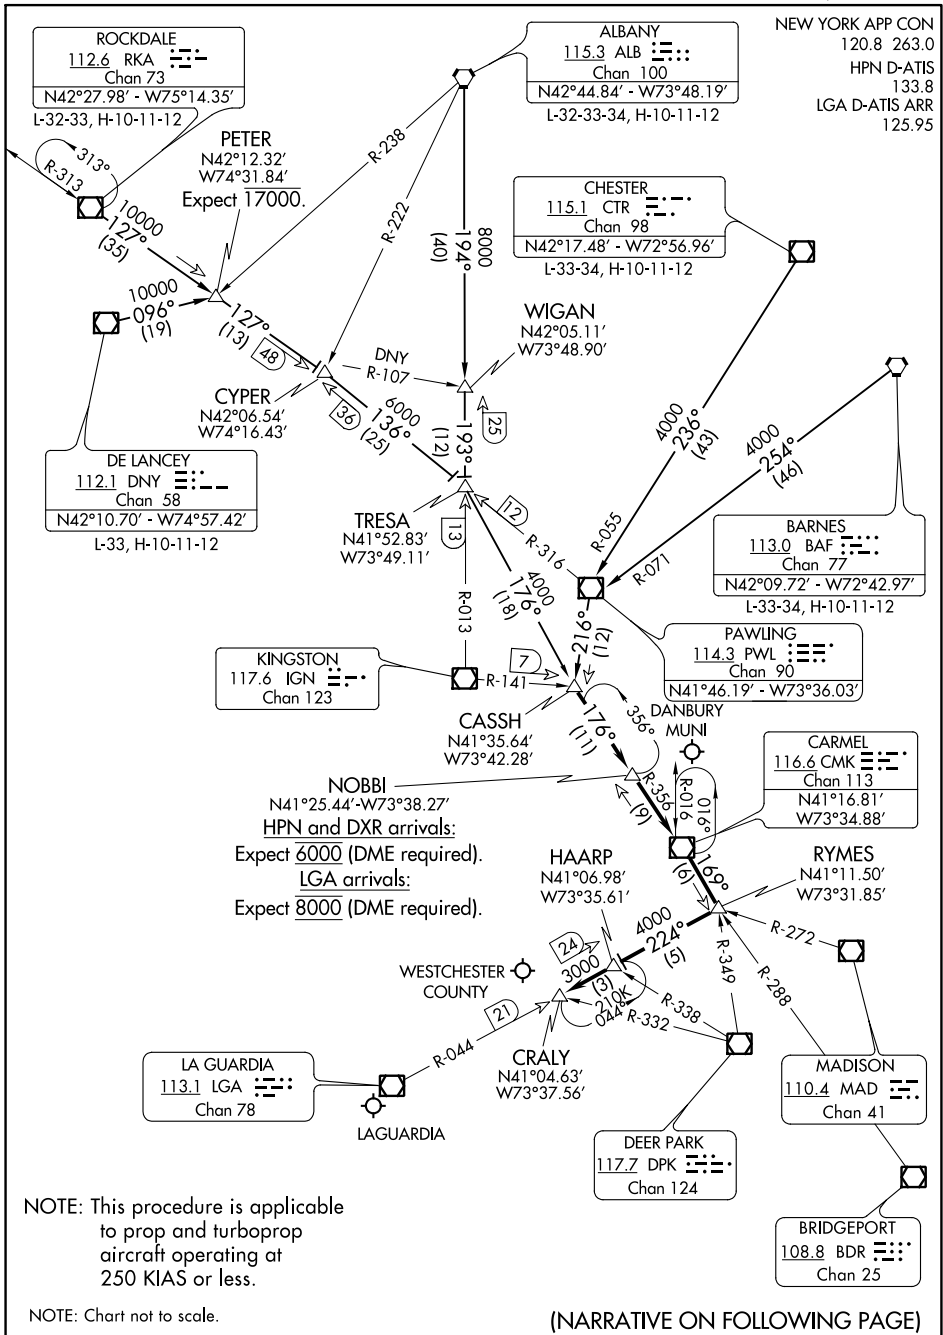

NOBBI FIVE ARRIVAL

NEW YORK, NEW YORK

NE-2, 16 JUN 2022 to 14 JUL 2022

NE-2, 16 JUN 2022 to 14 JUL 2022

NOTE: This procedure is applicable to prop and turboprop aircraft operating at 250 KIAS or less.

NOTE: Chart not to scale.

(NARRATIVE ON FOLLOWING PAGE)

NOBBI FIVE ARRIVAL

(NOBBI.NOBBI5) 25OCT07

NEW YORK, NEW YORK