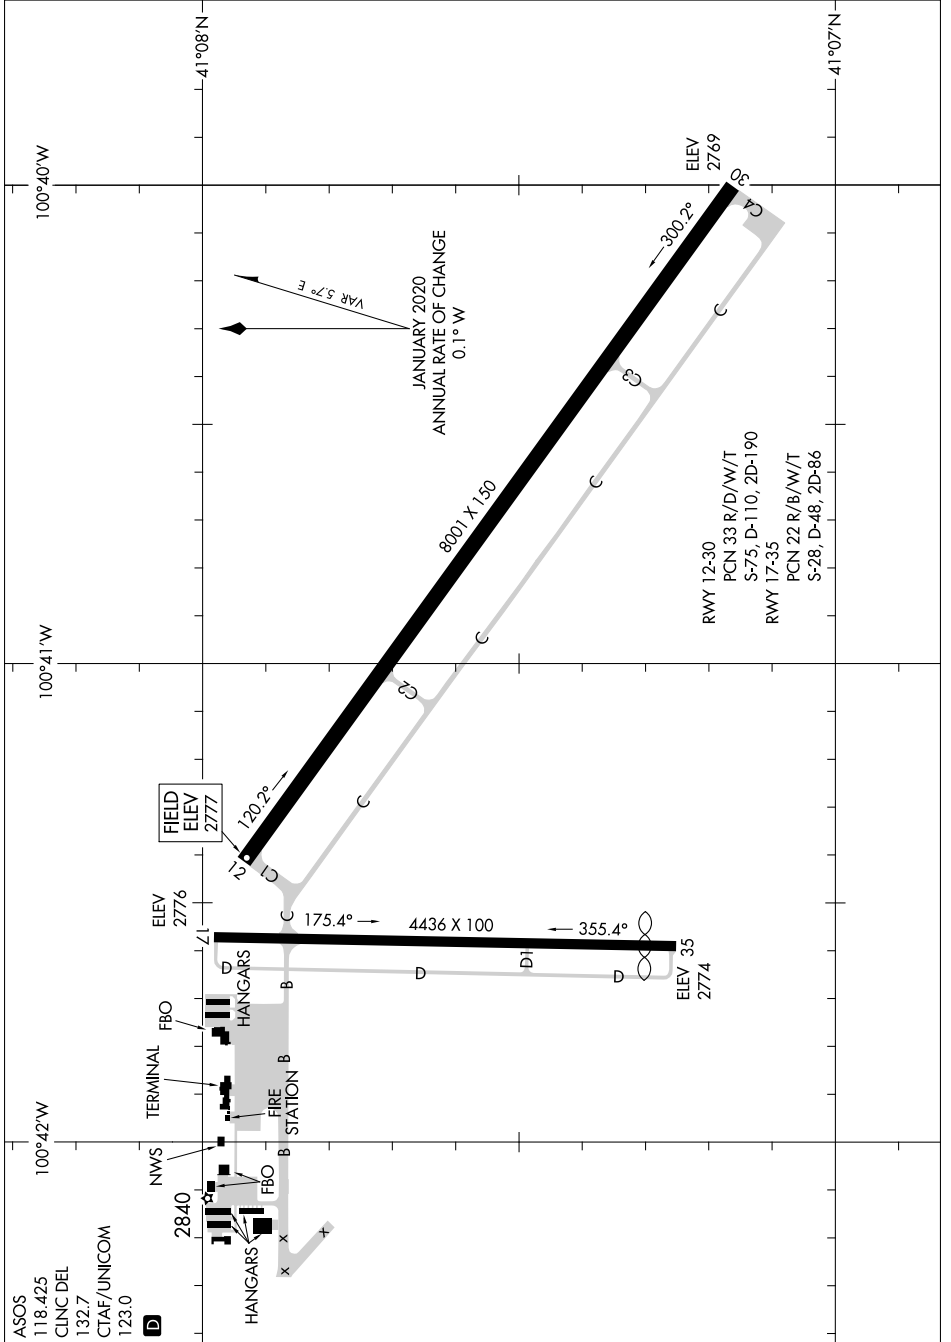

AIRPORT DIAGRAM

AL-292 (FAA)

NORTH PLATTE RGNL/LEE BIRD FLD (L.B.F)
NORTH PLATTE, NEBRASKA

NC-2, 16 JUN 2022 to 14 JUL 2022

NC-2, 16 JUN 2022 to 14 JUL 2022

AIRPORT DIAGRAM

NORTH PLATTE, NEBRASKA
NORTH PLATTE RGNL/LEE BIRD FLD (L.B.F)