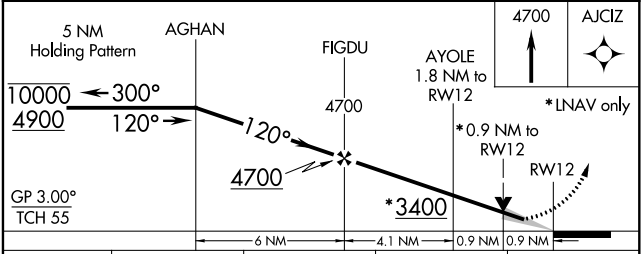

CATEGORY	A	B	C	D
LPV DA		2977-3/4	200 (200-3/4)	
LNAV/VNAV DA		3027-3/4	250 (300-3/4)	
LNAV MDA		3120-1	343 (400-1)	
C CIRCLING	3280-1 503 (600-1)	3320-1 543 (600-1)	3420-1 3/4 643 (700-1 1/4)	3560-2 1/2 783 (800-2 1/2)