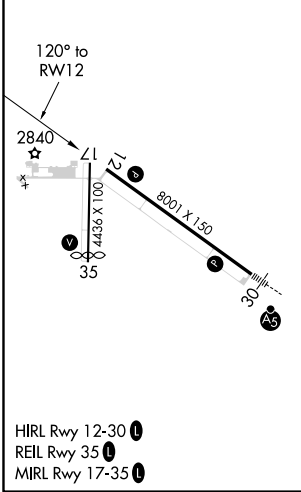

# RNAV (GPS) RWY 12

NORTH PLATTE RGNL/LEE BIRD FLD (LBF')

RNP APCH	For uncompensated Baro-VNAV systems, LNAV/VNAV NA below -23°C or above 52°C.	MISSED APPROACH: Climb to 4700 direct AJCIZ and hold.
----------	--	---

ASOS <b>118.425</b>	DENVER CENTER <b>132.7 226.675</b>	CLNC DEL <b>132.7</b>	UNICOM <b>123.0 (CTAF)</b>
------------------------	---------------------------------------	--------------------------	-------------------------------

NC-2, 16 JUN 2022 to 14 JUL 2022

NC-2, 16 JUN 2022 to 14 JUL 2022

ELEV 2777	<b>D</b>	TDZE 2777
-----------	----------	-----------

CATEGORY	A	B	C	D
LPV DA		2977-3/4	200 (200-3/4)	
LNAV/VNAV DA		3027-3/4	250 (300-3/4)	
LNAV MDA		3120-1	343 (400-1)	
<b>C</b> CIRCLING	3280-1 503 (600-1)	3320-1 543 (600-1)	3420-1 3/4 643 (700-1 1/4)	3560-2 1/2 783 (800-2 1/2)