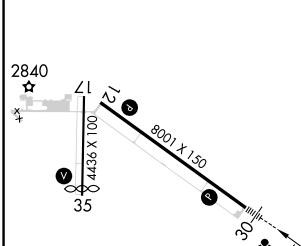

CATEGORY	A	B	C	D
LPV DA		2971-½	200 (200-½)	
LNAV/VNAV DA		3021-½	250 (300-½)	
LNAV MDA	3120-½	349 (400-½)	3120-⅝	349 (400-⅝)
C CIRCLING	3280-1 503 (600-1)	3320-1 543 (600-1)	3420-1¾ 643 (700-1¾)	3560-2½ 783 (800-2½)

NC-2, 16 JUN 2022 to 14 JUL 2022

NC-2, 16 JUN 2022 to 14 JUL 2022