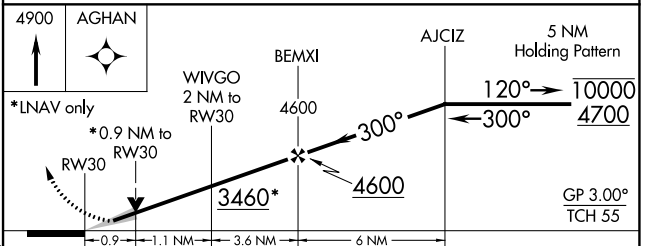

CATEGORY	A	B	C	D
LPV DA		2971-½	200 (200-½)	
LNAV/VNAV DA		3021-½	250 (300-½)	
LNAV MDA	3120-½	349 (400-½)	3120-⅝	349 (400-⅝)
C CIRCLING	3280-1 503 (600-1)	3320-1 543 (600-1)	3420-1¾ 643 (700-1¾)	3560-2½ 783 (800-2½)

NC-2, 16 JUN 2022 to 14 JUL 2022

NC-2, 16 JUN 2022 to 14 JUL 2022