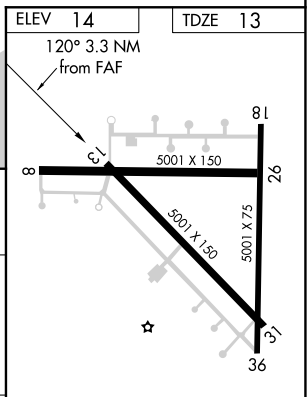

VORTAC PSX 117.3 Chan 120	APP CRS 120°	Rwy Idg TDZE 13 Apt Elev 14	5001
---	------------------------	---	-------------

VOR RWY 13

PALACIOS MUNI (PSX)

⚠ When local altimeter setting not received, use Port Lavaca altimeter setting:
⚠ Increase all MDA 60 feet and LNAV Cat C/D and Circling Cat C/D visibility ¼ SM. Rwy 13 helicopter visibility reduction below ¾ SM NA.
 Circling Rwy 8, 18, 26, 31, 36 NA at night.

MISSED APPROACH: Climbing right turn to 2000 direct PSX VORTAC and hold.

ASOS 118.025	HOUSTON CENTER 128.6 360.8	UNICOM 122.8 (CTAF) 0
------------------------	--------------------------------------	---------------------------------

CATEGORY	A	B	C	D
S-13		380-1 367 (400-1)		380-1¼ 367 (400-1¼)
CIRCLING	460-1 446 (500-1)	480-1 466 (500-1)	560-1½ 546 (600-1½)	700-2¼ 686 (700-2¼)

REIL Rwys 13 and 31 MIRL Rwy 13-31 0	FAF to MAP 3.3 NM				
Knots	60	90	120	150	180
Min:Sec	3:18	2:12	1:39	1:19	1:06