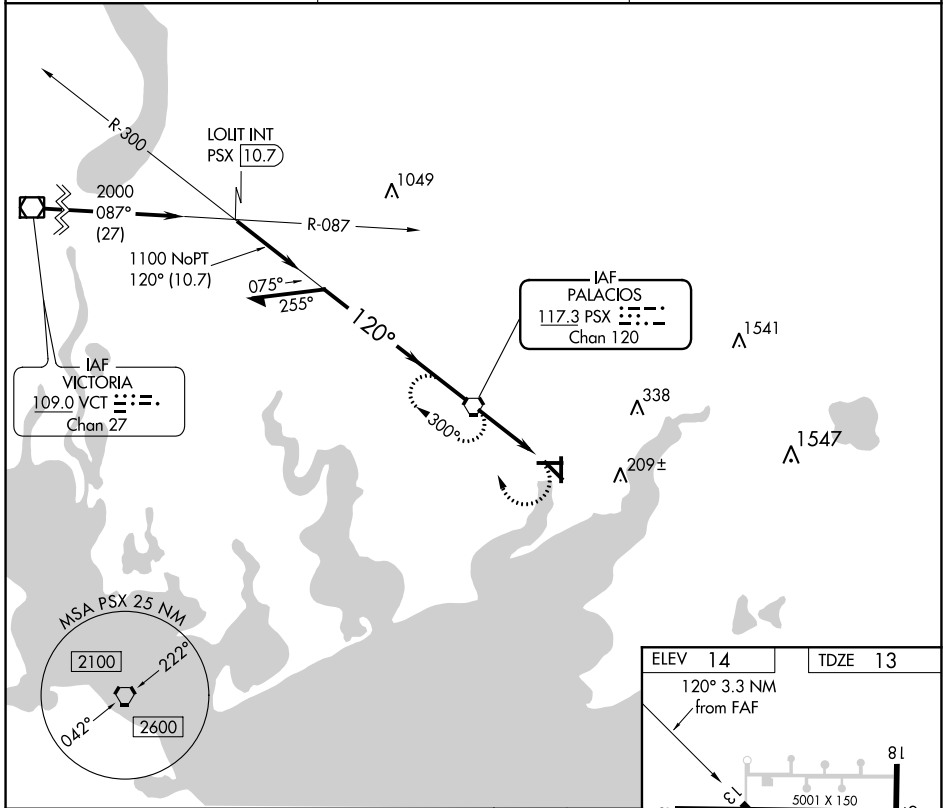

VORTAC PSX 117.3 Chan 120	APP CRS 120°	Rwy Idg TDZE 13 Apt Elev 14	5001
---	------------------------	---	-------------

VOR RWY 13

PALACIOS MUNI (PSX)

⚠ When local altimeter setting not received, use Port Lavaca altimeter setting:
⚠ Increase all MDA 60 feet and LNAV Cat C/D and Circling Cat C/D visibility ¼ SM. Rwy 13 helicopter visibility reduction below ¾ SM NA.
 Circling Rwy 8, 18, 26, 31, 36 NA at night.

MISSED APPROACH: Climbing right turn to 2000 direct PSX VORTAC and hold.

ASOS 118.025	HOUSTON CENTER 128.6 360.8	UNICOM 122.8 (CTAF) 0
------------------------	--------------------------------------	---------------------------------

CATEGORY	A	B	C	D
S-13		380-1 367 (400-1)		380-1¼ 367 (400-1¼)
CIRCLING	460-1 446 (500-1)	480-1 466 (500-1)	560-1½ 546 (600-1½)	700-2¼ 686 (700-2¼)

REIL Rwys 13 and 31 MIRL Rwy 13-31 0	FAF to MAP 3.3 NM				
Knots	60	90	120	150	180
Min:Sec	3:18	2:12	1:39	1:19	1:06

SC-5, 16 JUN 2022 to 14 JUL 2022

SC-5, 16 JUN 2022 to 14 JUL 2022