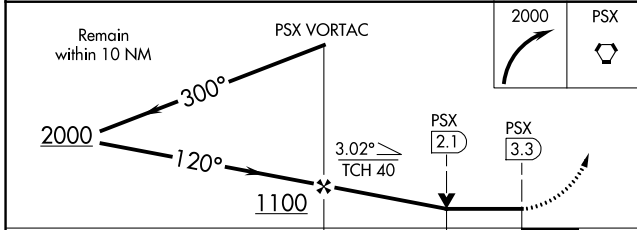

VORTAC PSX 117.3 Chan 120	APP CRS 120°	Rwy Idg TDZE 13 Apt Elev 14	5001
---	------------------------	---	-------------

VOR RWY 13

PALACIOS MUNI (PSX)

⚠ When local altimeter setting not received, use Port Lavaca altimeter setting:
⚠ Increase all MDA 60 feet and LNAV Cat C/D and Circling Cat C/D visibility ¼ SM. Rwy 13 helicopter visibility reduction below ¾ SM NA.
 Circling Rwy 8, 18, 26, 31, 36 NA at night.

MISSED APPROACH: Climbing right turn to 2000 direct PSX VORTAC and hold.

ASOS 118.025	HOUSTON CENTER 128.6 360.8	UNICOM 122.8 (CTAF) 0
------------------------	--------------------------------------	---------------------------------