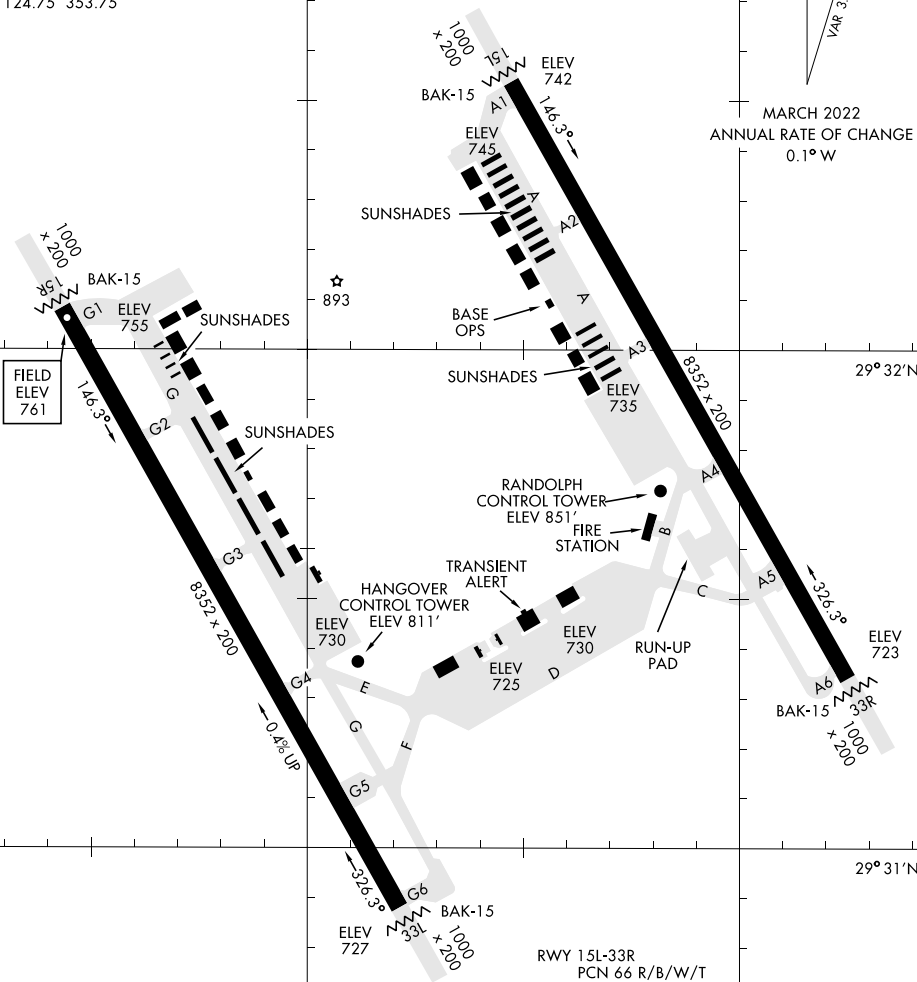

# AIRPORT DIAGRAM

AL-341 [USAF]

RANDOLPH AFB (KRND)

UNIVERSAL CITY, TEXAS

ATIS ★ 290.525  
 TOWER ★  
 128.25 294.7  
 GND CON  
 119.65 275.8  
 CLNC DEL (RWY 15L-33R)  
 338.35  
 HANGOVER ATIS ★ 327.8  
 HANGOVER TOWER ★  
 120.5 291.1  
 HANGOVER GND CON  
 124.75 353.75

29° 33' N

MARCH 2022  
 ANNUAL RATE OF CHANGE  
 0.1° W

SC-3, 16 JUN 2022 to 14 JUL 2022

SC-3, 16 JUN 2022 to 14 JUL 2022

29° 32' N

29° 31' N

RWY 15L-33R  
 PCN 66 R/B/W/T  
 RWY 15R-33L  
 PCN 27 R/C/W/T

# AIRPORT DIAGRAM

UNIVERSAL CITY, TEXAS  
RANDOLPH AFB (KRND)