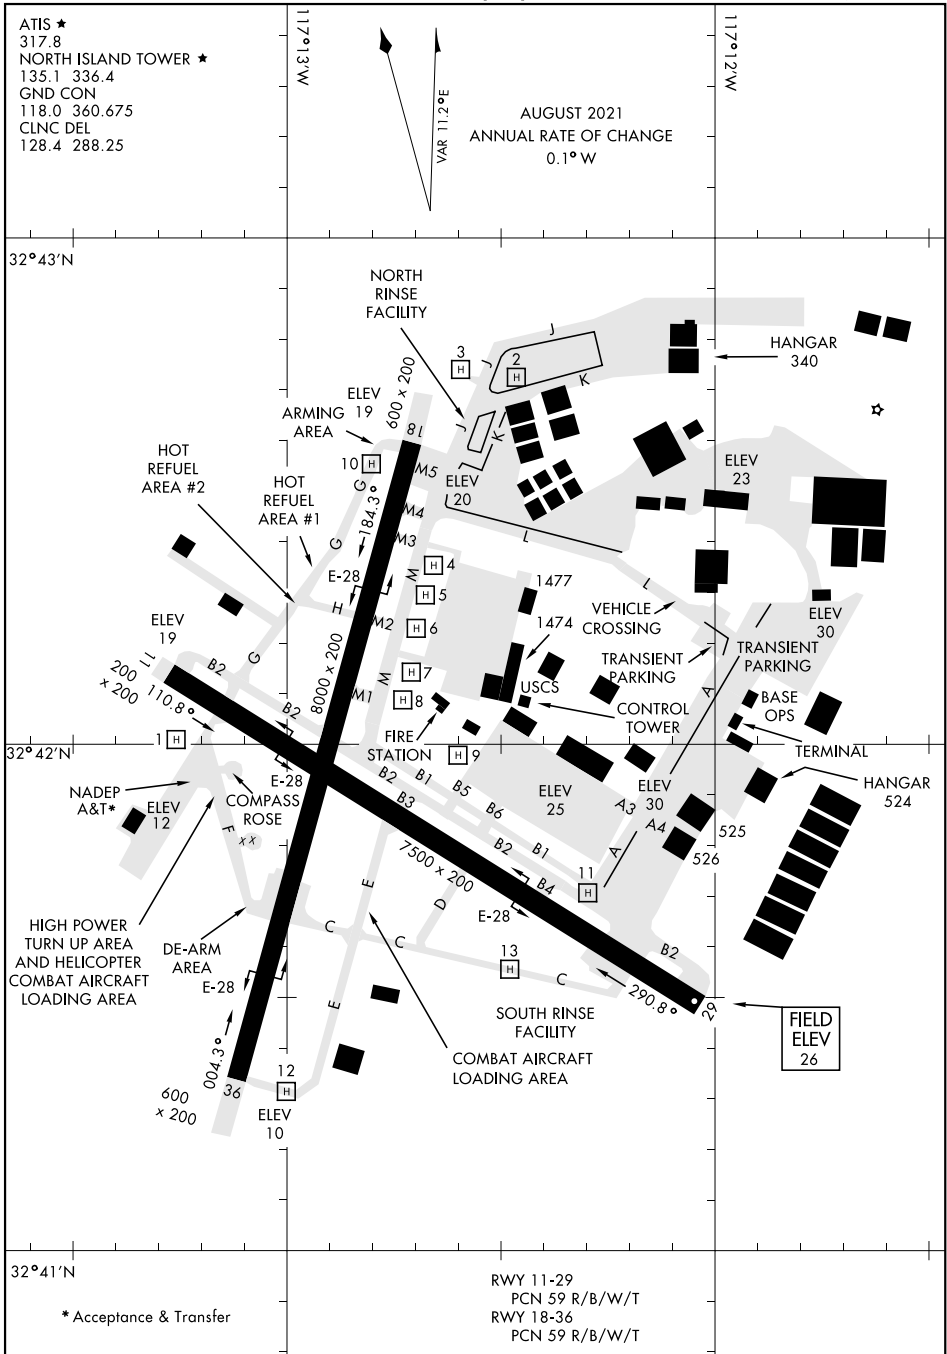

# AIRPORT DIAGRAM

AL-374 [USN]

SW-3, 16 JUN 2022 to 14 JUL 2022

SW-3, 16 JUN 2022 to 14 JUL 2022

# AIRPORT DIAGRAM

\* Acceptance & Transfer

RWY 11-29  
PCN 59 R/B/W/T  
RWY 18-36  
PCN 59 R/B/W/T