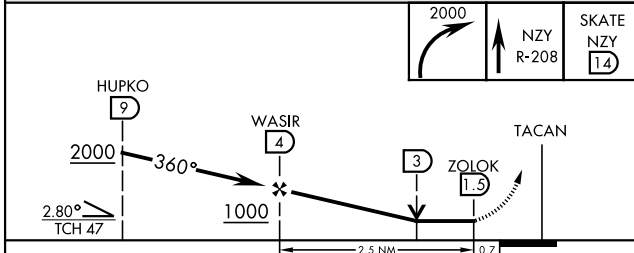

TACAN RWY 36

AL-374 [USN]

NORTH ISLAND NAS (HALSEY FIELD) (KNZY)

TACAN NZY Chan 117	APCH CRS 360°	Rwy Idg TDZE Arprt Elev 8000 19 26
------------------------------	-------------------------	--

▼ *When ALS inop, increase CAT A vis to 1 mile, CAT B vis to 1 1/4 miles, CAT CD vis to 2 miles.

MISSED APPROACH: Climbing right turn to 2000 intercept the NZY TACAN R-208 to SKATE and hold.

ATIS ★ 317.8	SOCAL APP CON 125.15 317.55	TOWER ★ 135.1 336.4	GND CON 118.0 360.675	CLNC DEL 128.4 288.25	PAR/ASR
------------------------	---------------------------------------	-------------------------------	---------------------------------	---------------------------------	---------

EMERG SAFE ALT 100 NM 13,600

CATEGORY	A	B	C	D
S-36 *	760 3/4 741 (800-34)	760-1 741 (800-1)	760-1 1/8 741 (800-1 1/8)	
CIRCLING	NOT AUTHORIZED			

TACAN RWY 36

SW-3, 16 JUN 2022 to 14 JUL 2022

SW-3, 16 JUN 2022 to 14 JUL 2022