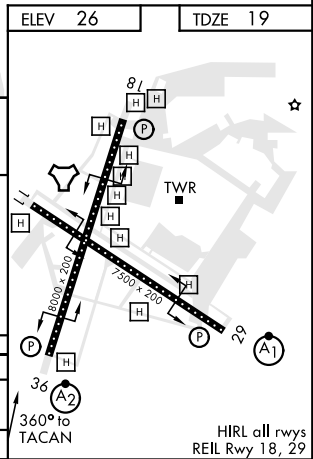

TACAN RWY 36

AL-374 [USN]

NORTH ISLAND NAS (HALSEY FIELD) (KNZY)

TACAN NZY Chan 117	APCH CRS 360°	Rwy Idg TDZE Arprt Elev 8000 19 26
------------------------------	-------------------------	--

▼ *When ALS inop, increase CAT A vis to 1 mile, CAT B vis to 1 1/4 miles, CAT CD vis to 2 miles.

MISSED APPROACH: Climbing right turn to 2000 intercept the NZY TACAN R-208 to SKATE and hold.

ATIS ★ 317.8	SOCAL APP CON 125.15 317.55	TOWER ★ 135.1 336.4	GND CON 118.0 360.675	CLNC DEL 128.4 288.25	PAR/ASR
------------------------	---------------------------------------	-------------------------------	---------------------------------	---------------------------------	---------

EMERG SAFE ALT 100 NM 13,600

CATEGORY	A	B	C	D
S-36 *	760 3/4 741 (800-34)	760-1 741 (800-1)	760-1 1/8 741 (800-1 1/8)	
CIRCLING	NOT AUTHORIZED			

TACAN RWY 36

SW-3, 16 JUN 2022 to 14 JUL 2022

SW-3, 16 JUN 2022 to 14 JUL 2022

HIRL all rwy
REIL Rwy 18, 29