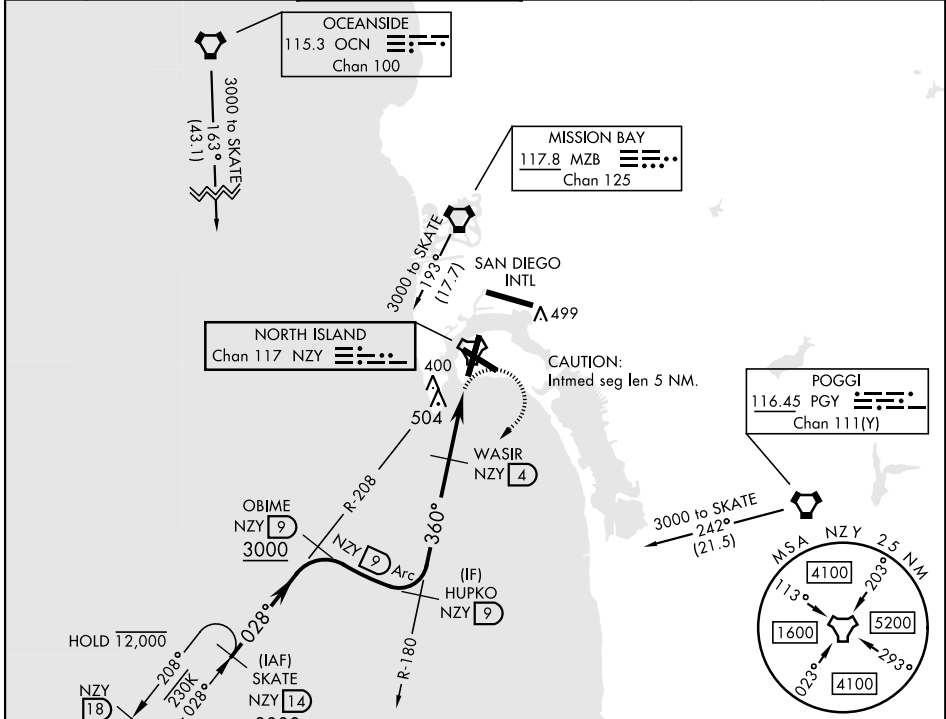

TACAN RWY 36

AL-374 [USN]

NORTH ISLAND NAS (HALSEY FIELD) (KNZY)

TACAN NZY Chan 117	APCH CRS 360°	Rwy Idg TDZE Arprt Elev 8000 19 26
------------------------------	-------------------------	--

▼ *When ALS inop, increase CAT A vis to 1 mile, CAT B vis to 1 1/4 miles, CAT CD vis to 2 miles.

MISSED APPROACH: Climbing right turn to 2000 intercept the NZY TACAN R-208 to SKATE and hold.

ATIS ★ 317.8	SOCAL APP CON 125.15 317.55	TOWER ★ 135.1 336.4	GND CON 118.0 360.675	CLNC DEL 128.4 288.25	PAR/ASR
------------------------	---------------------------------------	-------------------------------	---------------------------------	---------------------------------	---------

EMERG SAFE ALT 100 NM 13,600

CATEGORY	A	B	C	D
S-36 *	760 3/4 741 (800-34)	760-1 741 (800-1)	760-1 1/8 741 (800-1 1/8)	
CIRCLING	NOT AUTHORIZED			

TACAN RWY 36

SW-3, 16 JUN 2022 to 14 JUL 2022

SW-3, 16 JUN 2022 to 14 JUL 2022