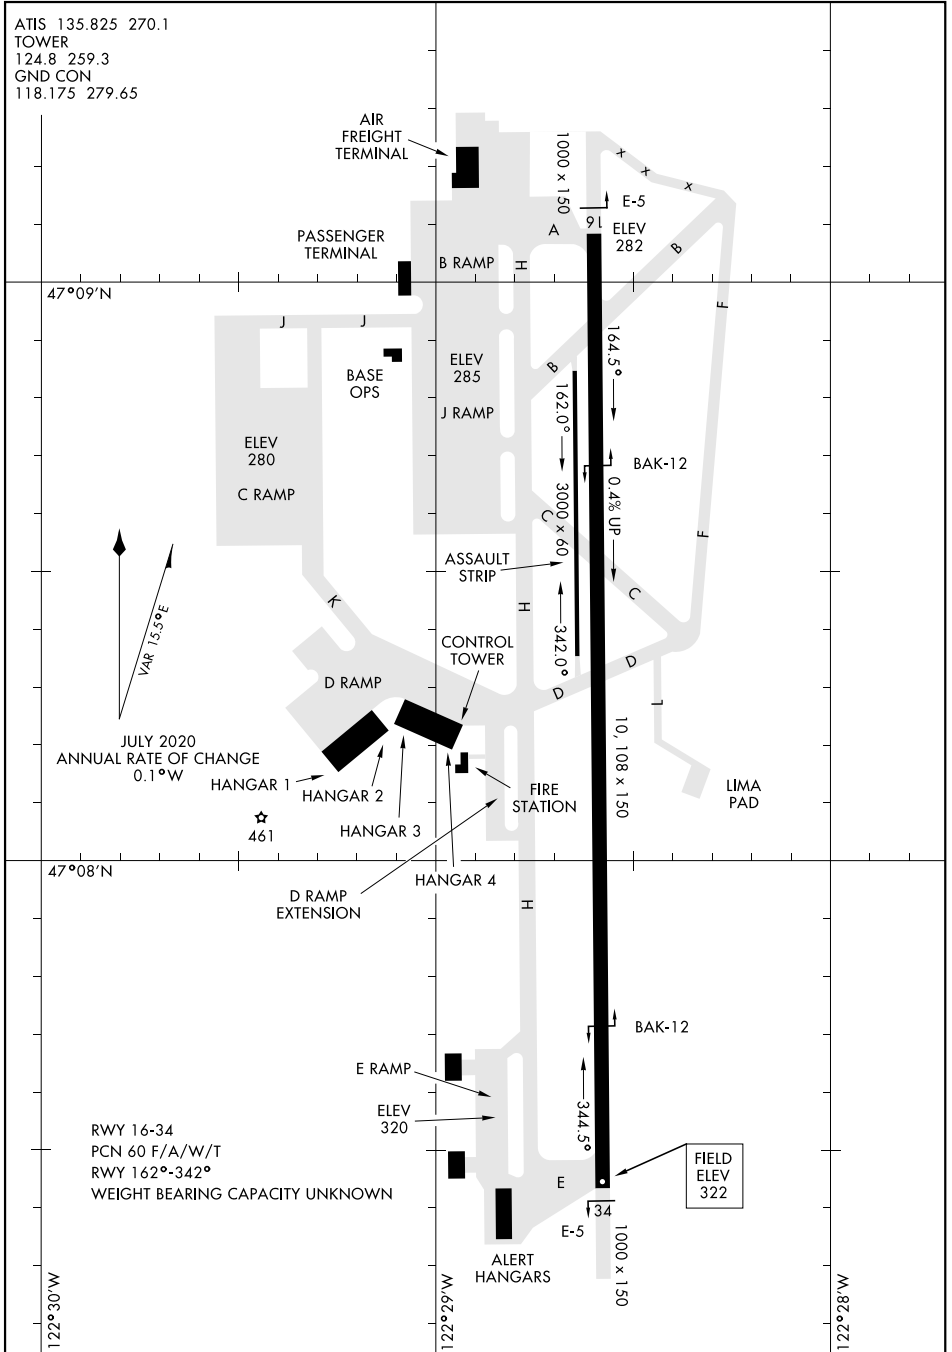

AIRPORT DIAGRAM

AL-414 [USAF]

ATIS 135.825 270.1
 TOWER
 124.8 259.3
 GND CON
 118.175 279.65

NW-1, 16 JUN 2022 to 14 JUL 2022

NW-1, 16 JUN 2022 to 14 JUL 2022

AIRPORT DIAGRAM