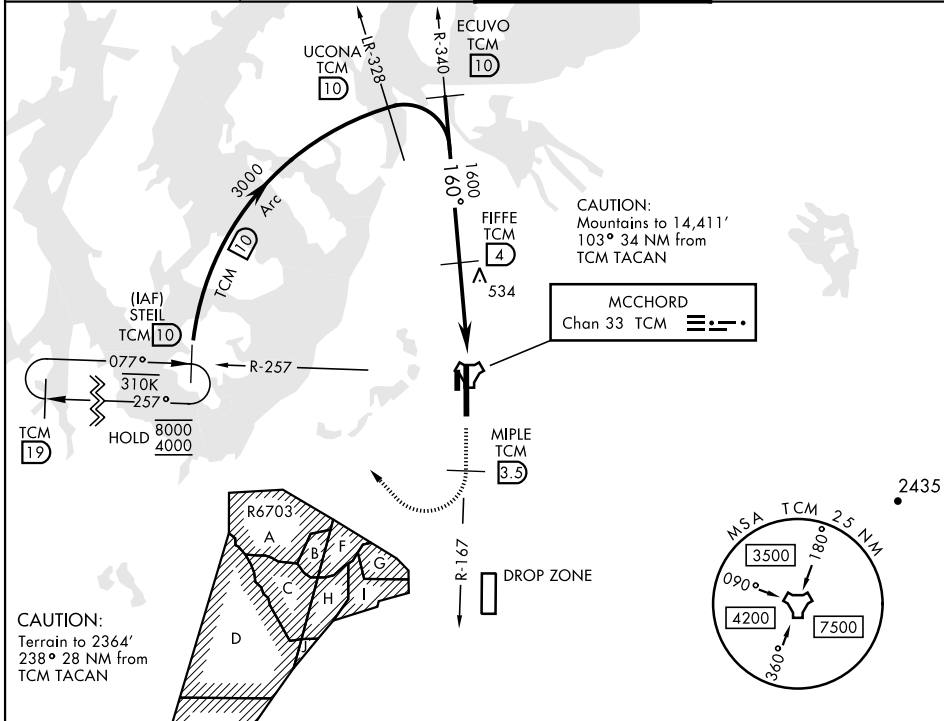

TACAN RWY 16

TACAN TCM Chan 33	APCH CRS 160°	Rwy ldg 10,108 TDZE 286 Arpt Elev 322
--------------------------	----------------------	--

AL-414 [USAF]

MCCHORD FLD (KTCM)

▼ * When ALS inop, increase CAT AB RVR to 55, vis to 1 mile, CAT CDE vis to 1½ miles.
** Circling not authorized E of Rwy 16-34.

MISSED APPROACH: Climb to 4000 on TCM TACAN R-167. At TCM 3.5 DME turn right via 295° course to intercept TCM R-257 to STEIL and hold, continue climb in hold to 4000.

ATIS 135.825 270.1	SEATTLE APP CON 126.5 377.15	TOWER 124.8 259.3	GND CON 118.175 279.65
------------------------------	--	-----------------------------	----------------------------------

CATEGORY	A	B	C	D	E
S-16*	800/24	514 (500-½)	800/55	514	(500-1)
CIRCLING**	940-1 618 (700-1)	940-1¾ 618 (700-1¾)	940-2 618 (700-2)	1020-2½ 698 (700-2½)	

TACAN RWY 16

NW-1, 16 JUN 2022 to 14 JUL 2022

NW-1, 16 JUN 2022 to 14 JUL 2022