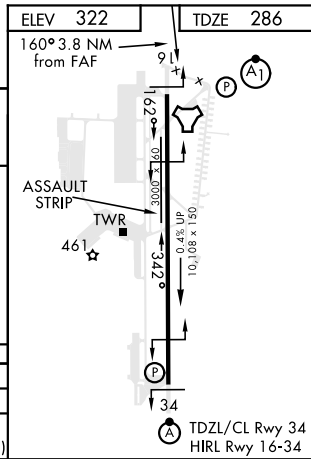

TACAN RWY 16

TACAN TCM Chan 33	APCH CRS 160°	Rwy ldg 10,108 TDZE 286 Arpt Elev 322
--------------------------	----------------------	--

AL-414 [USAF]

MCCHORD FLD (KTCM)

▼ * When ALS inop, increase CAT AB RVR to 55, vis to 1 mile, CAT CDE vis to 1½ miles.
** Circling not authorized E of Rwy 16-34.

MISSED APPROACH: Climb to 4000 on TCM TACAN R-167. At TCM 3.5 DME turn right via 295° course to intercept TCM R-257 to STEIL and hold, continue climb in hold to 4000.

ATIS 135.825 270.1	SEATTLE APP CON 126.5 377.15	TOWER 124.8 259.3	GND CON 118.175 279.65
------------------------------	--	-----------------------------	----------------------------------

CATEGORY	A	B	C	D	E
S-16*	800/24	514 (500-½)	800/55	514	(500-1)
CIRCLING**	940-1 618 (700-1)	940-1¾ 618 (700-1¾)	940-2 618 (700-2)	1020-2½ 698 (700-2½)	

TACAN RWY 16

NW-1, 16 JUN 2022 to 14 JUL 2022

NW-1, 16 JUN 2022 to 14 JUL 2022