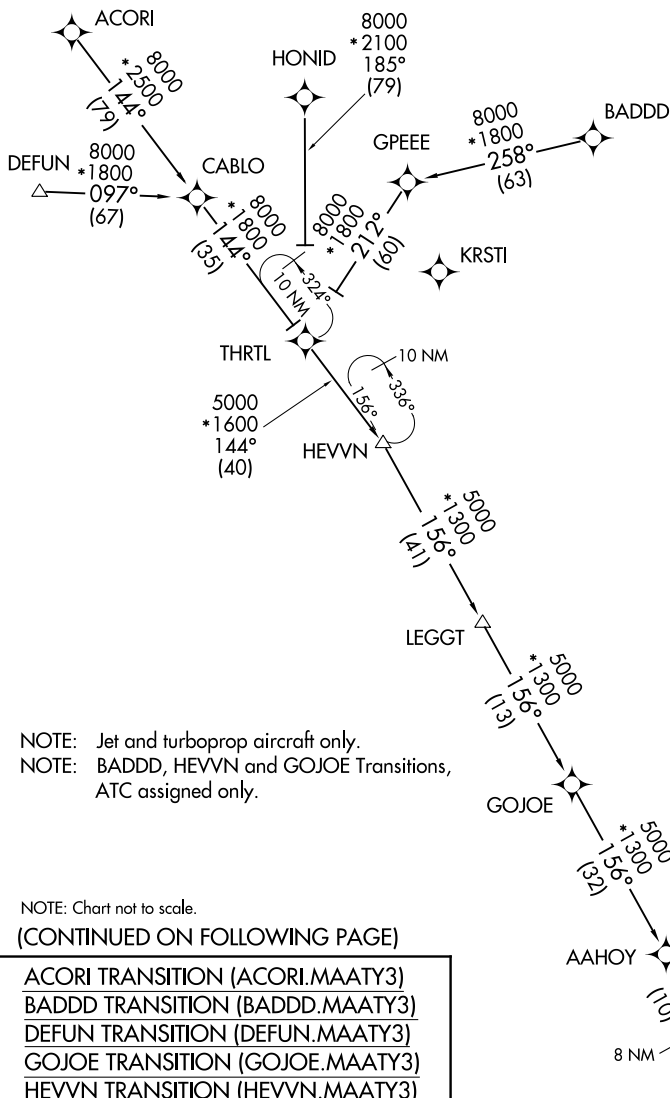

# MAATY THREE ARRIVAL (RNAV) Transition Routes

TAMPA, FLORIDA

TAMPA APP CON  
 118.8 239.3  
 MCF ATIS  
 133.825 270.1  
 LAL ATIS  
 118.025  
 TPA D-ATIS  
 126.45  
 VDF AWOS-3  
 121.125

RNAV 1 - DME/DME/IRU or GPS.

RADAR required.

NOTE: Jet and turboprop aircraft only.  
 NOTE: BADDD, HEVNV and GOJOE Transitions,  
 ATC assigned only.

NOTE: Chart not to scale.

(CONTINUED ON FOLLOWING PAGE)

- ACORI TRANSITION (ACORI.MAATY3)
- BADDD TRANSITION (BADDD.MAATY3)
- DEFUN TRANSITION (DEFUN.MAATY3)
- GOJOE TRANSITION (GOJOE.MAATY3)
- HEVNV TRANSITION (HEVNV.MAATY3)
- HONID TRANSITION (HONID.MAATY3)

See following page for arrival routes.

SE-3, 16 JUN 2022 to 14 JUL 2022

SE-3, 16 JUN 2022 to 14 JUL 2022