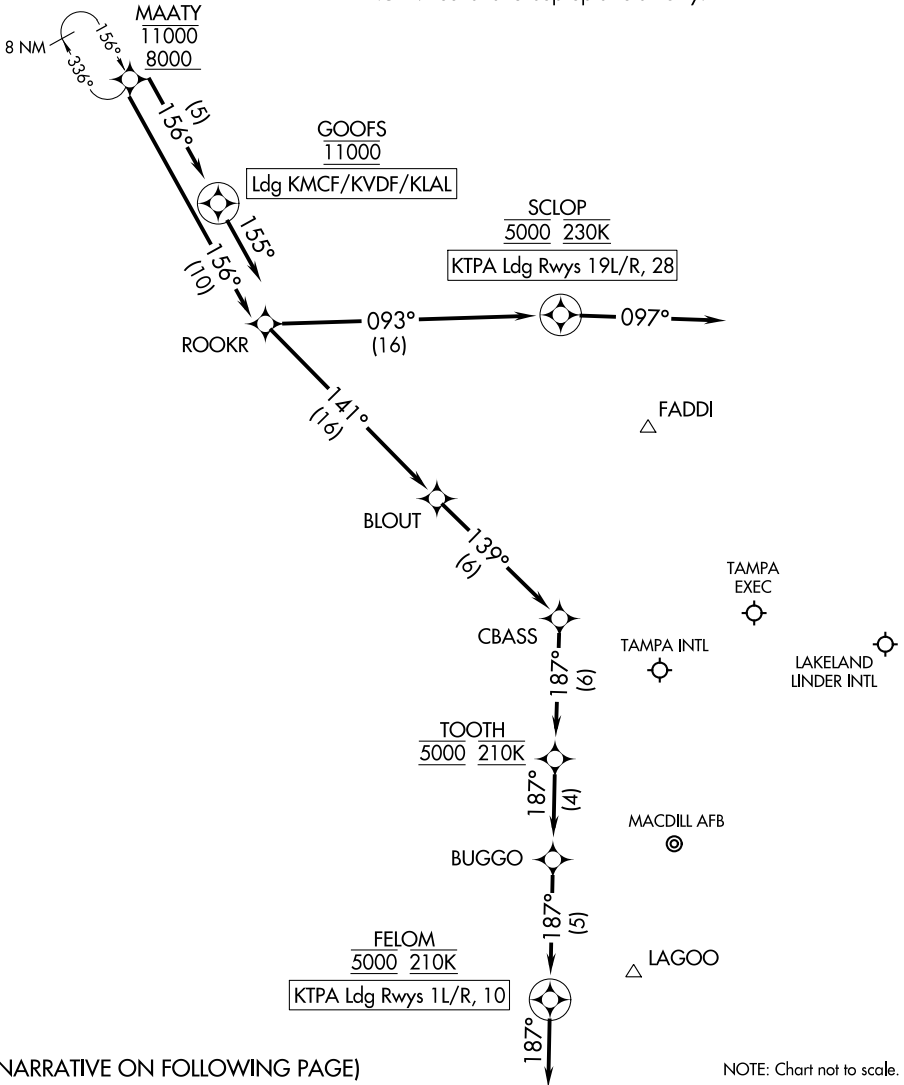

MAATY THREE ARRIVAL (RNAV) Arrival Routes

TAMPA, FLORIDA

TAMPA APP CON  
118.8 239.3  
MCF ATIS  
133.825 270.1  
LAL ATIS  
118.025  
TPA D-ATIS  
126.45  
VDF AWOS-3  
121.125

RNAV 1 - DME/DME/IRU or GPS.

RADAR required.

NOTE: Jet and turboprop aircraft only.

SE-3, 16 JUN 2022 to 14 JUL 2022

SE-3, 16 JUN 2022 to 14 JUL 2022

(NARRATIVE ON FOLLOWING PAGE)

NOTE: Chart not to scale.

MAATY THREE ARRIVAL (RNAV) Arrival Routes

TAMPA, FLORIDA