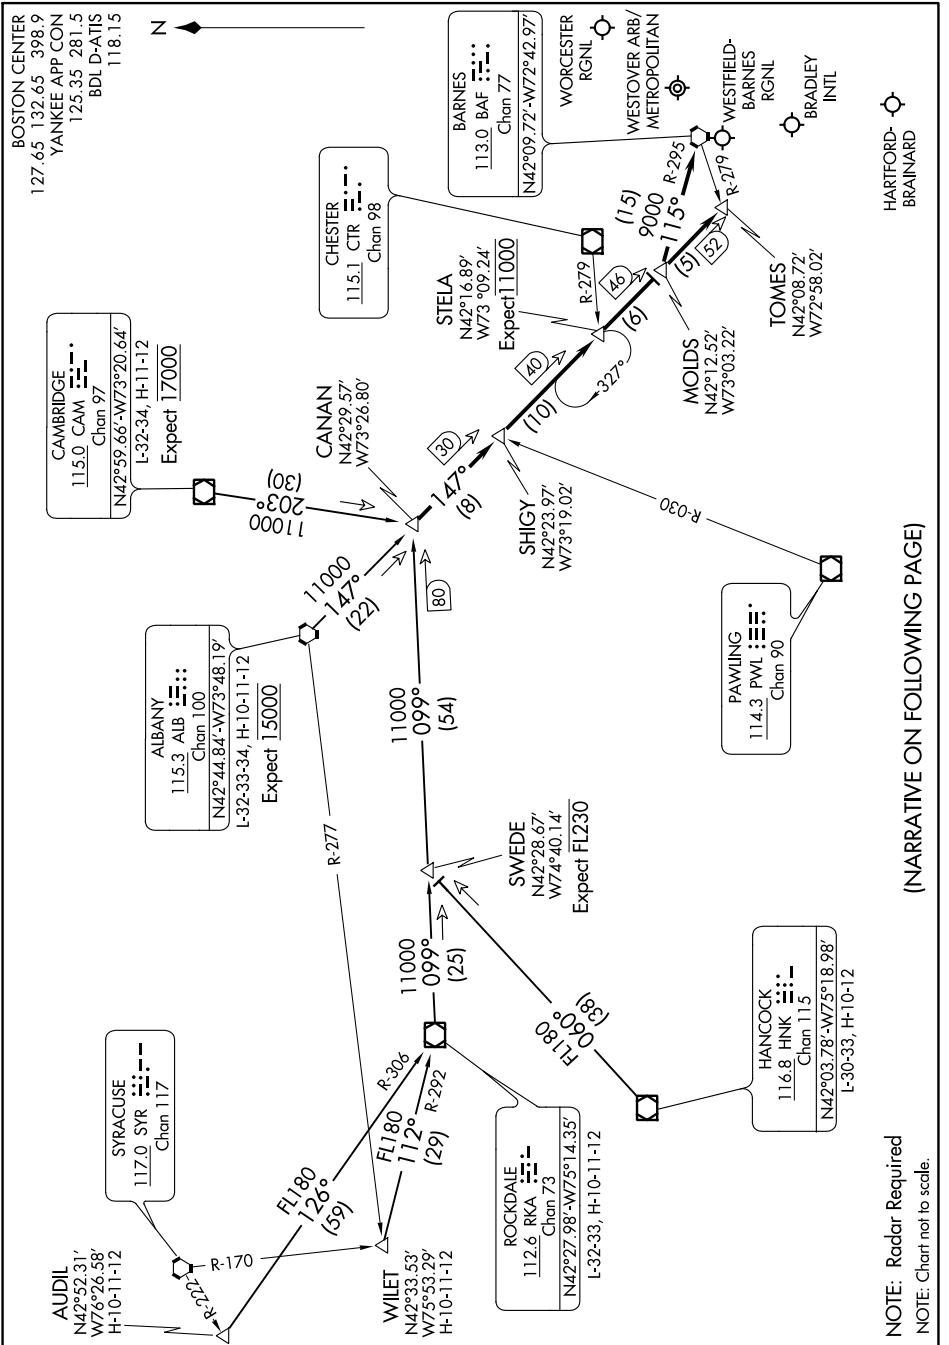

# STELA ONE ARRIVAL

WINDSOR LOCKS, CONNECTICUT

NE-1, 16 JUN 2022 to 14 JUL 2022

(NARRATIVE ON FOLLOWING PAGE)

NE-1, 16 JUN 2022 to 14 JUL 2022

# STELA ONE ARRIVAL

(STELA.STELA1) 31MAY12

WINDSOR LOCKS, CONNECTICUT

NOTE: Radar Required  
NOTE: Chart not to scale.