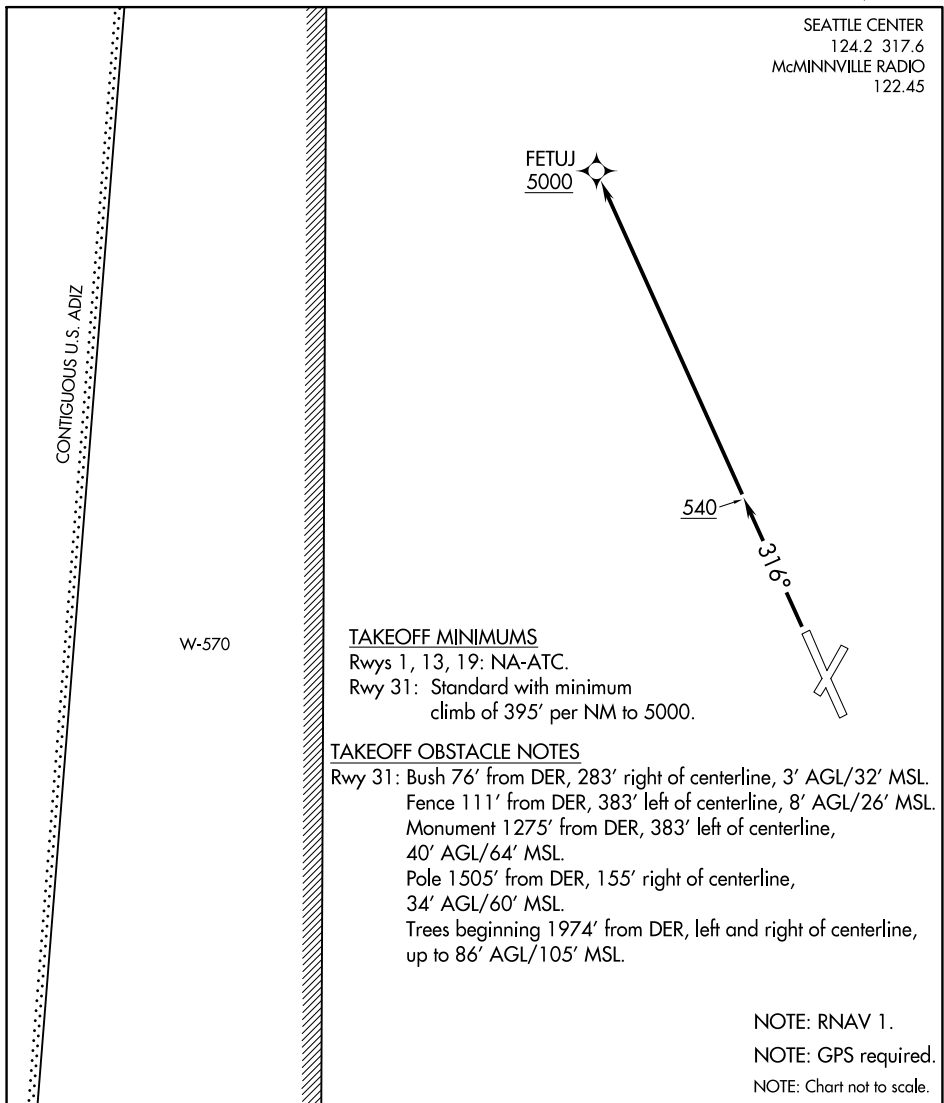

NW-1, 16 JUN 2022 to 14 JUL 2022

NW-1, 16 JUN 2022 to 14 JUL 2022

## DEPARTURE ROUTE DESCRIPTION

TAKEOFF RUNWAY 31: Climb heading 316° to 540, then climb to 5000, or as assigned by ATC, direct FETUJ. Cross FETUJ at or above 5000.

FETUJ THREE DEPARTURE (OBSTACLE) (RNAV)