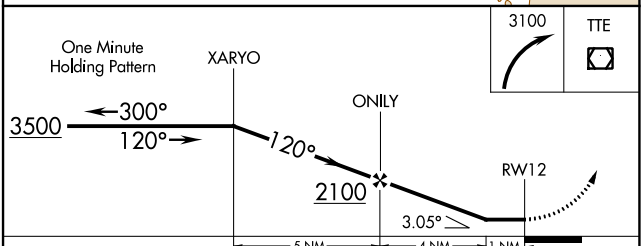

APP CRS	Rwy Idg	5960
120°	TDZE	437
	Apt Elev	442

GPS RWY 12

PORTERVILLE MUNI (PTV)

NA MISSED APPROACH: Climbing right turn to 3100 direct TTE VOR/DME and hold.

AWOS-3PT 134.625	BAKERSFIELD APP CON * 120.5	UNICOM 122.8 (CTAF)
----------------------------	---------------------------------------	-------------------------------

CATEGORY	A	B	C	D
S-12	800-1 363 (400-1)			800-1¼ 363 (400-1¼)
CIRCLING	880-1 438 (500-1)	900-1 458 (500-1)	940-1½ 498 (500-1½)	1080-2 638 (700-2)

SW-2, 16 JUN 2022 to 14 JUL 2022

SW-2, 16 JUN 2022 to 14 JUL 2022