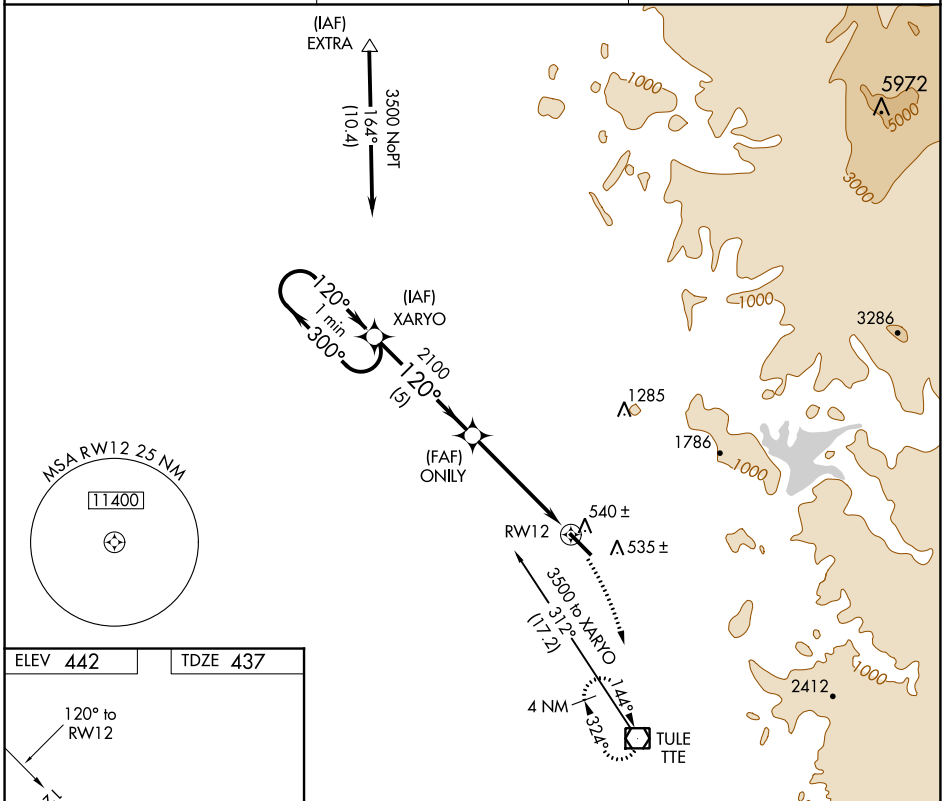

APP CRS	Rwy Idg	5960
120°	TDZE	437
	Apt Elev	442

GPS RWY 12

PORTERVILLE MUNI (PTV)

NA MISSED APPROACH: Climbing right turn to 3100 direct TTE VOR/DME and hold.

AWOS-3PT 134.625	BAKERSFIELD APP CON * 120.5	UNICOM 122.8 (CTAF)
----------------------------	---------------------------------------	-------------------------------

CATEGORY	A	B	C	D
S-12	800-1 363 (400-1)			800-1¼ 363 (400-1¼)
CIRCLING	880-1 438 (500-1)	900-1 458 (500-1)	940-1½ 498 (500-1½)	1080-2 638 (700-2)

SW-2, 16 JUN 2022 to 14 JUL 2022

SW-2, 16 JUN 2022 to 14 JUL 2022