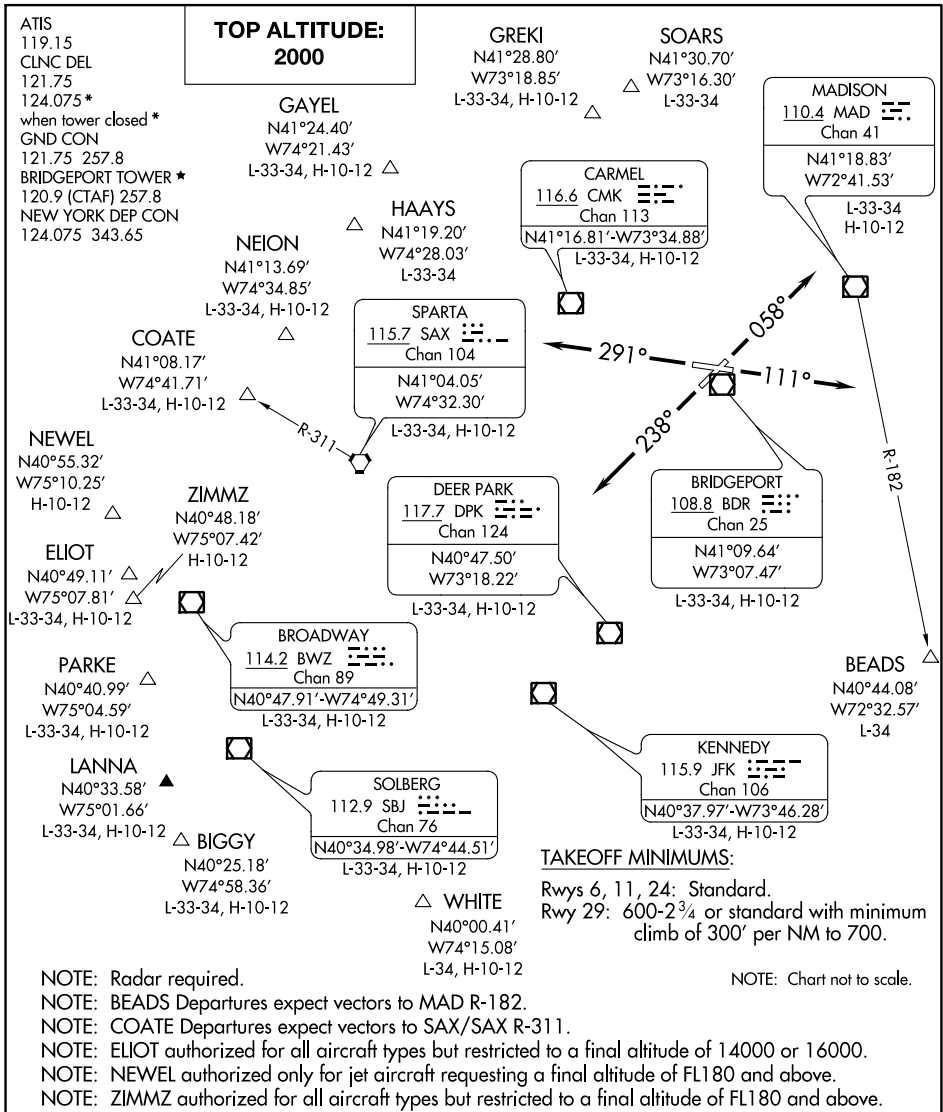

BRIDGEHAVEN NINE DEPARTURE

AL-621 (FAA)

BRIDGEPORT, CONNECTICUT

NE-1, 16 JUN 2022 to 14 JUL 2022

NE-1, 16 JUN 2022 to 14 JUL 2022

DEPARTURE ROUTE DESCRIPTION

TAKEOFF RUNWAY 6: Climb heading 058°, thence. . .

TAKEOFF RUNWAY 11: Climb heading 111°, thence. . .

TAKEOFF RUNWAY 24: Climb heading 238°, thence. . .

TAKEOFF RUNWAY 29: Climb heading 291°, thence. . .

. . . expect vectors to assigned route/fix. Maintain 2000. Expect clearance to filed altitude/flight level within ten (10) minutes after departure.

BRIDGEHAVEN NINE DEPARTURE