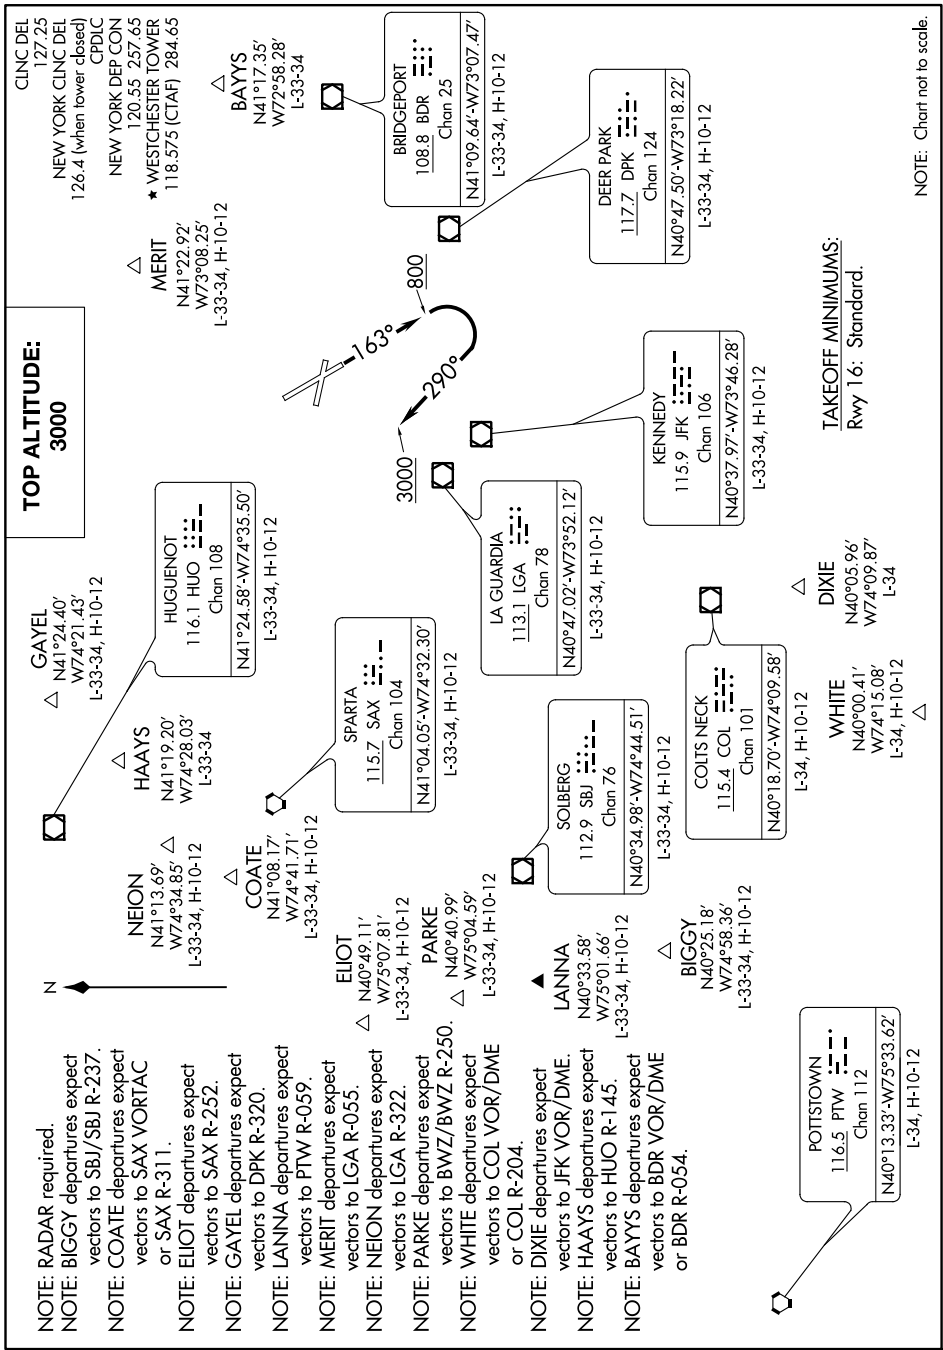

# PROP ONE DEPARTURE

WHITE PLAINS, NEW YORK

2020 12 20 2022 07 16 16 JUN 2022 to 14 JUL 2022

NOTE: Chart not to scale.

# PROP ONE DEPARTURE

NE-2, 16 JUN 2022 to 14 JUL 2022