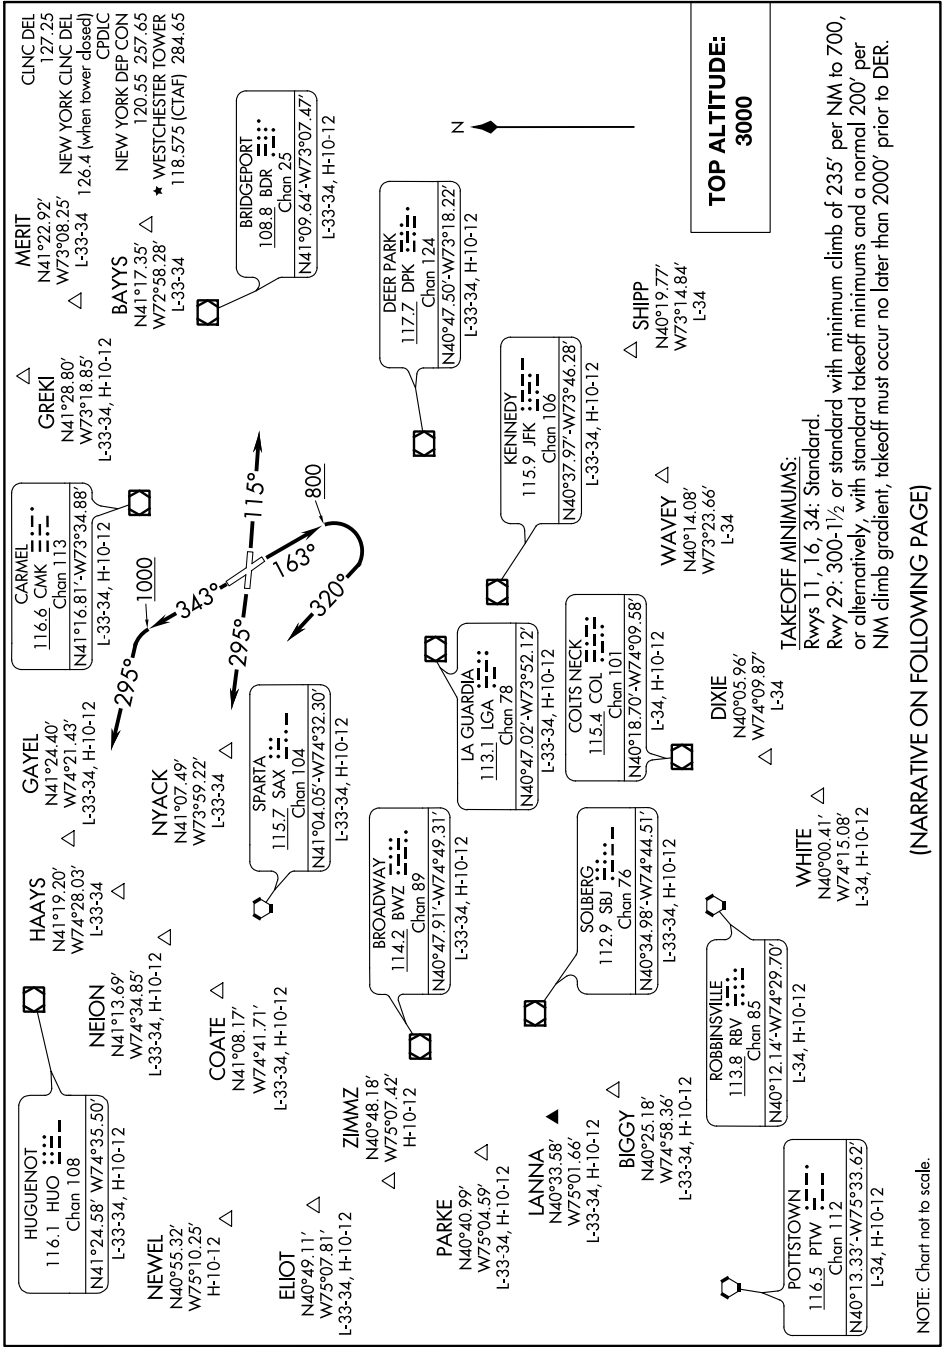

# WESTCHESTER SEVEN DEPARTURE

WHITE PLAINS, NEW YORK

NE-2, 16 JUN 2022 to 14 JUL 2022

# WESTCHESTER SEVEN DEPARTURE

WHITE PLAINS, NEW YORK

WESTCHESTER COUNTY (HPN)

(NARRATIVE ON FOLLOWING PAGE)

NE-2, 16 JUN 2022 to 14 JUL 2022