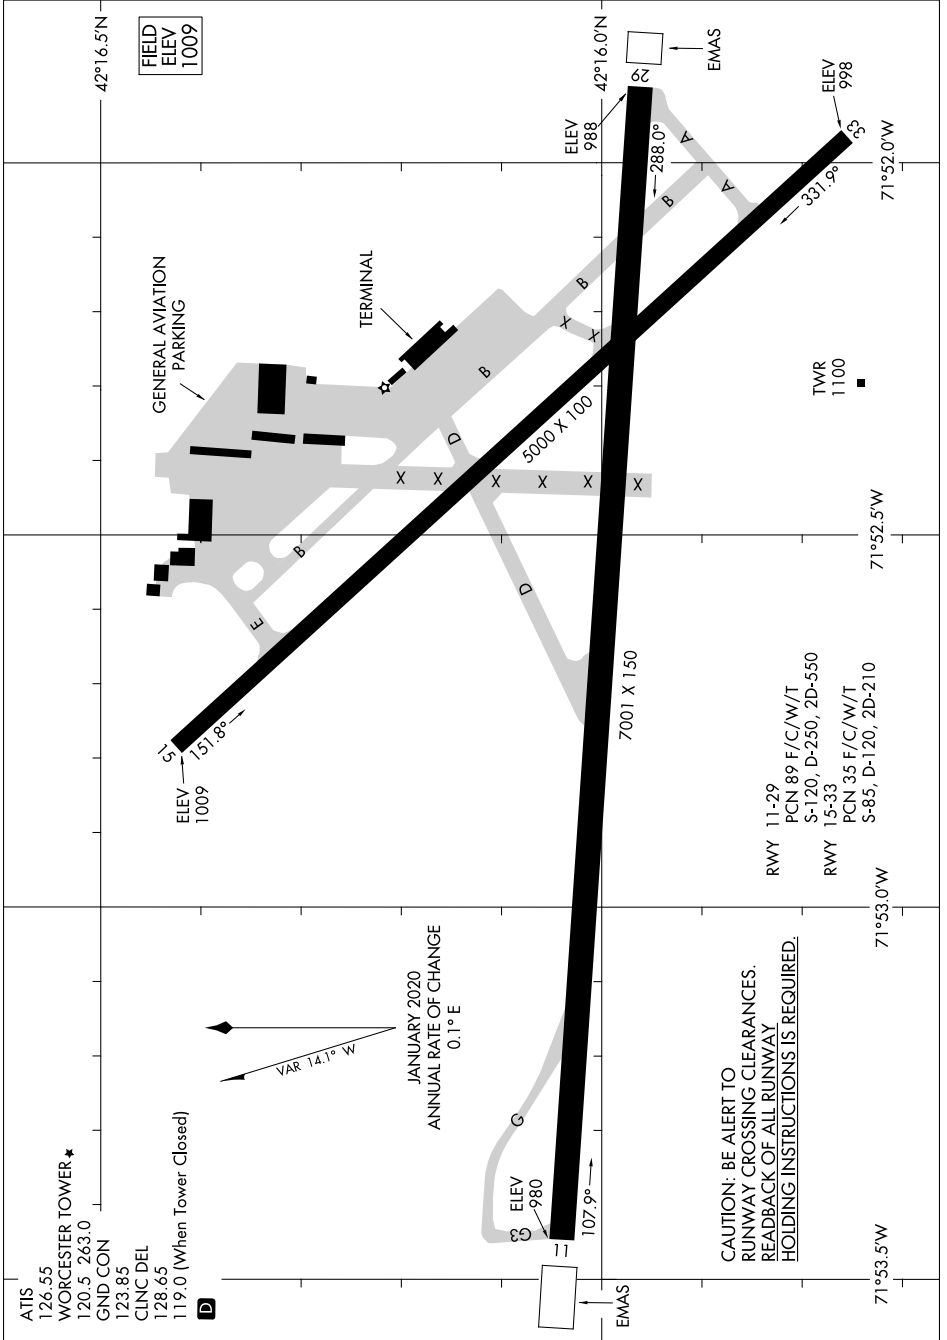

AIRPORT DIAGRAM

AL-652 (FAA)

WORCESTER RGNL (ORH)
WORCESTER, MASSACHUSETTS

NE-1, 16 JUN 2022 to 14 JUL 2022

NE-1, 16 JUN 2022 to 14 JUL 2022

AIRPORT DIAGRAM

WORCESTER, MASSACHUSETTS
WORCESTER RGNL (ORH)

ATIS 126.55
 WORCESTER TOWER ★ 120.5 263.0
 GND CON 123.85
 CLNC DEL 128.65
 119.0 (When Tower Closed)

VAR 14.1° W
 JANUARY 2020
 ANNUAL RATE OF CHANGE
 0.1° E

**CAUTION: BE ALERT TO
 RUNWAY CROSSING CLEARANCES.
 READBACK OF ALL RUNWAY
 HOLDING INSTRUCTIONS IS REQUIRED.**