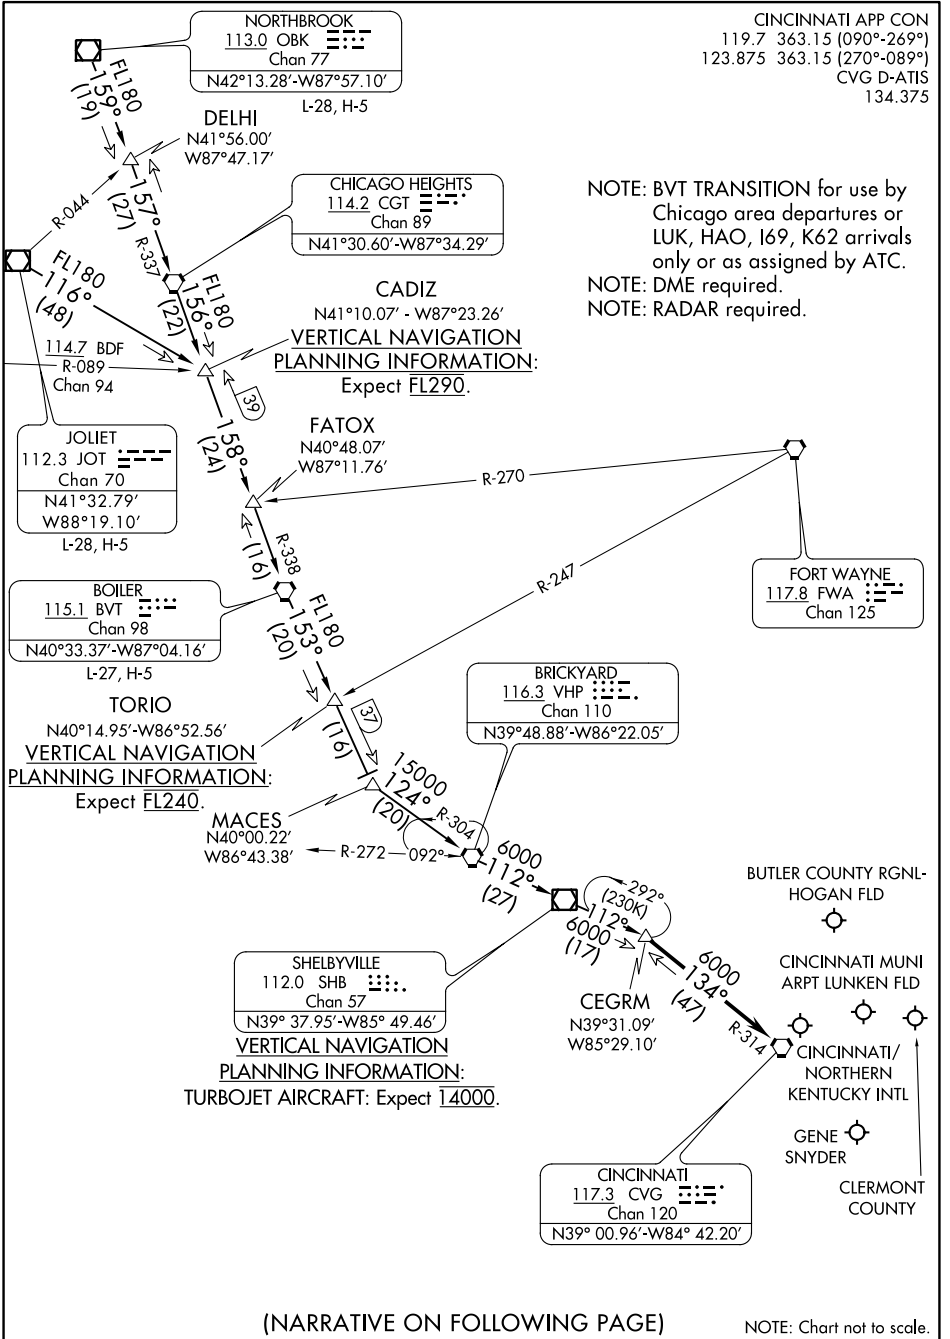

SHELBYVILLE SIX ARRIVAL

AL-655 (FAA)

COVINGTON, KENTUCKY

SE-1, 16 JUN 2022 to 14 JUL 2022

SE-1, 16 JUN 2022 to 14 JUL 2022

(NARRATIVE ON FOLLOWING PAGE)

NOTE: Chart not to scale.

SHELBYVILLE SIX ARRIVAL

COVINGTON, KENTUCKY