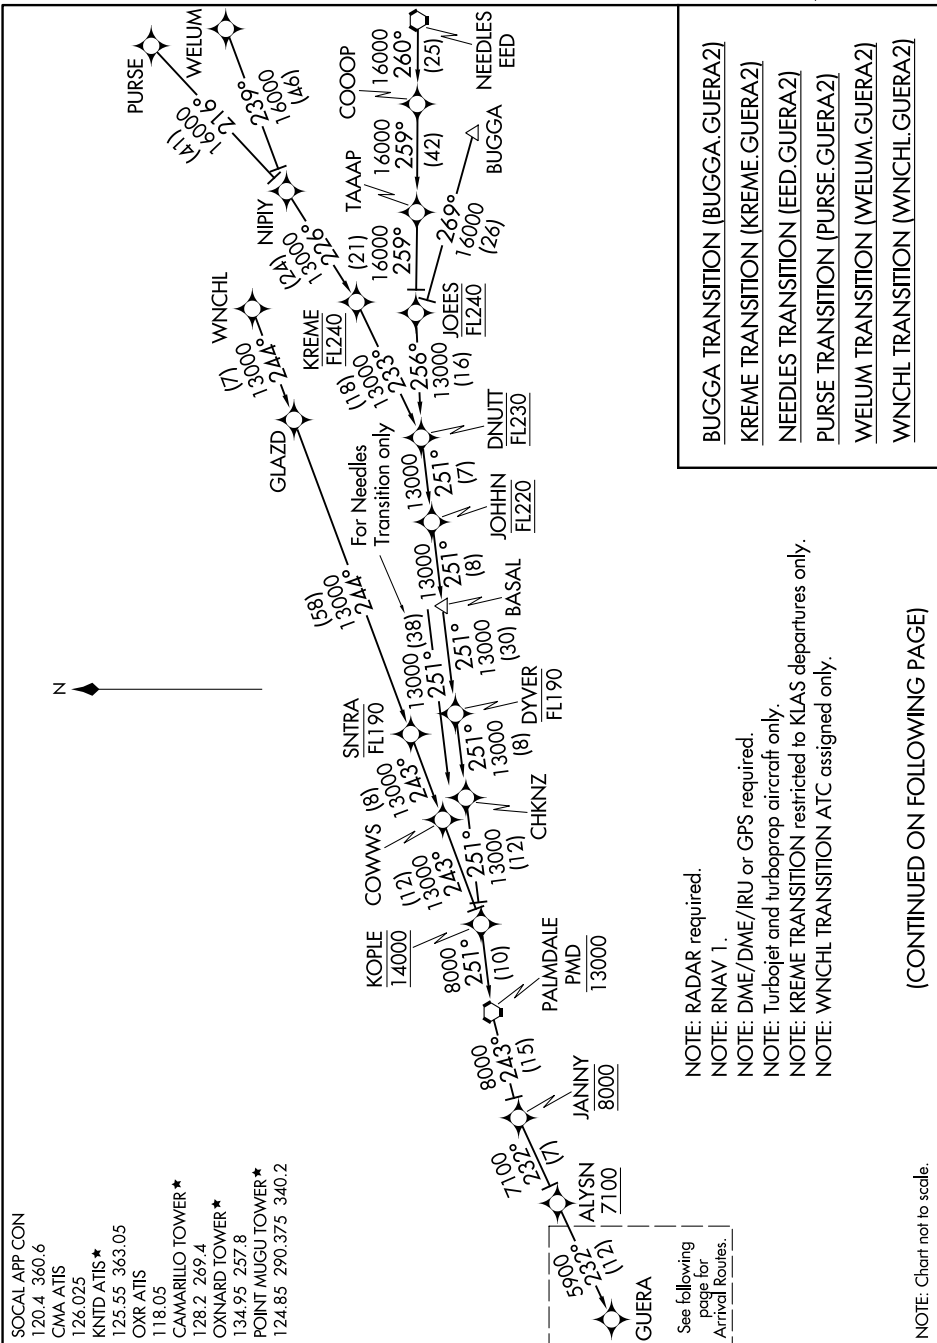

# GUERA TWO ARRIVAL (RNAV) Transition Routes

OXNARD, CALIFORNIA

SW-3, 16 JUN 2022 to 14 JUL 2022

(CONTINUED ON FOLLOWING PAGE)

NOTE: Chart not to scale.

SW-3, 16 JUN 2022 to 14 JUL 2022

# GUERA TWO ARRIVAL (RNAV) Transition Routes

OXNARD, CALIFORNIA