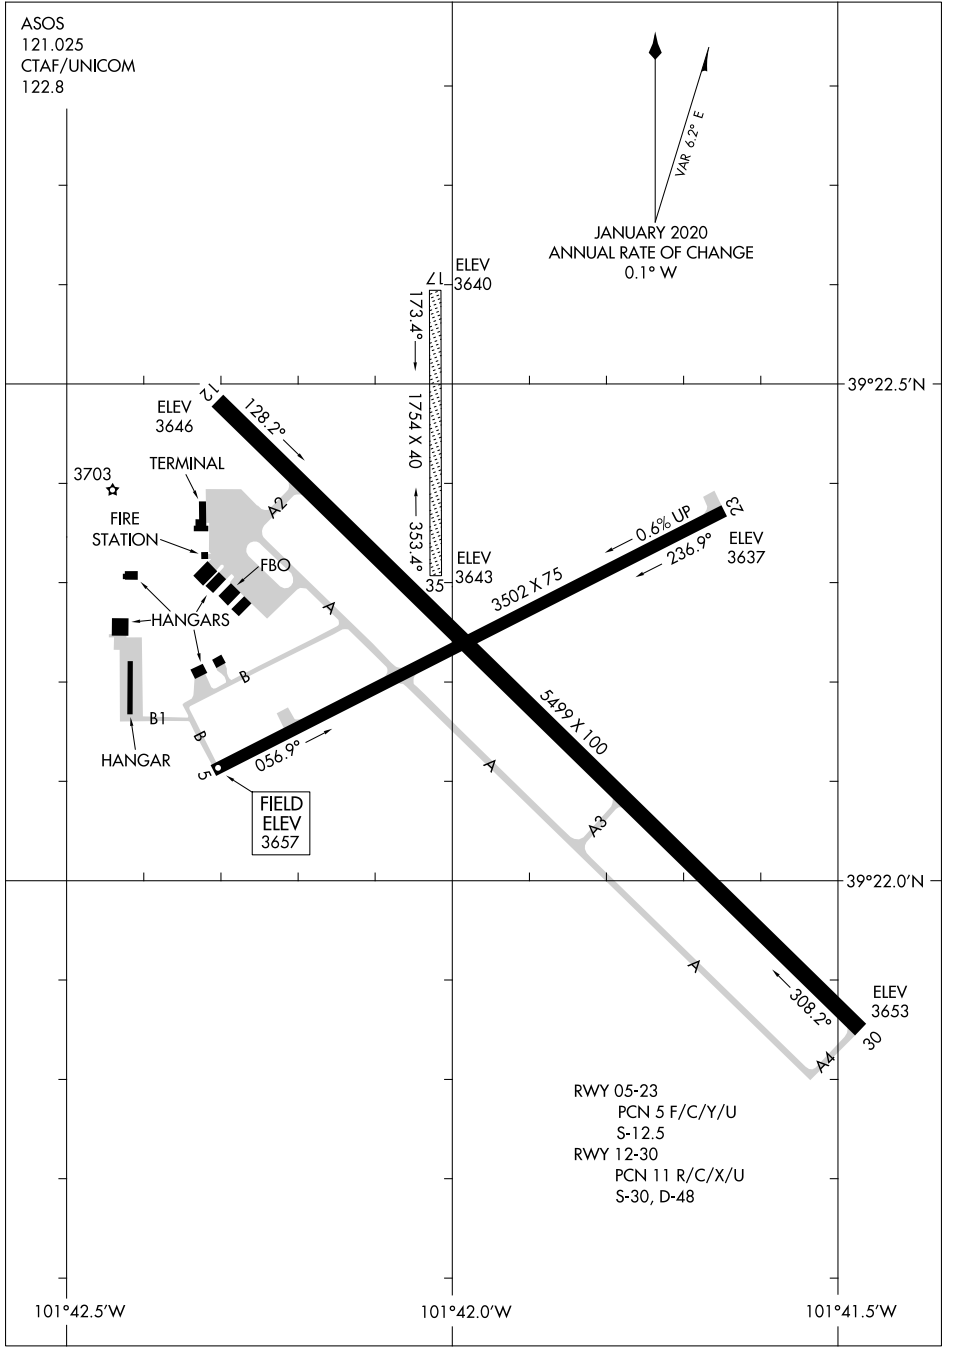

21112

# AIRPORT DIAGRAM

RENNER FLD/GOODLAND MUNI (GLD)

AL-684 (FAA)

GOODLAND, KANSAS

ASOS  
121.025  
CTAF/UNICOM  
122.8

JANUARY 2020  
ANNUAL RATE OF CHANGE  
0.1° W

NC-2, 16 JUN 2022 to 14 JUL 2022

NC-2, 16 JUN 2022 to 14 JUL 2022

RWY 05-23  
PCN 5 F/C/Y/U  
S-12.5  
RWY 12-30  
PCN 11 R/C/X/U  
S-30, D-48

# AIRPORT DIAGRAM

21112

GOODLAND, KANSAS  
RENNER FLD/GOODLAND MUNI (GLD)