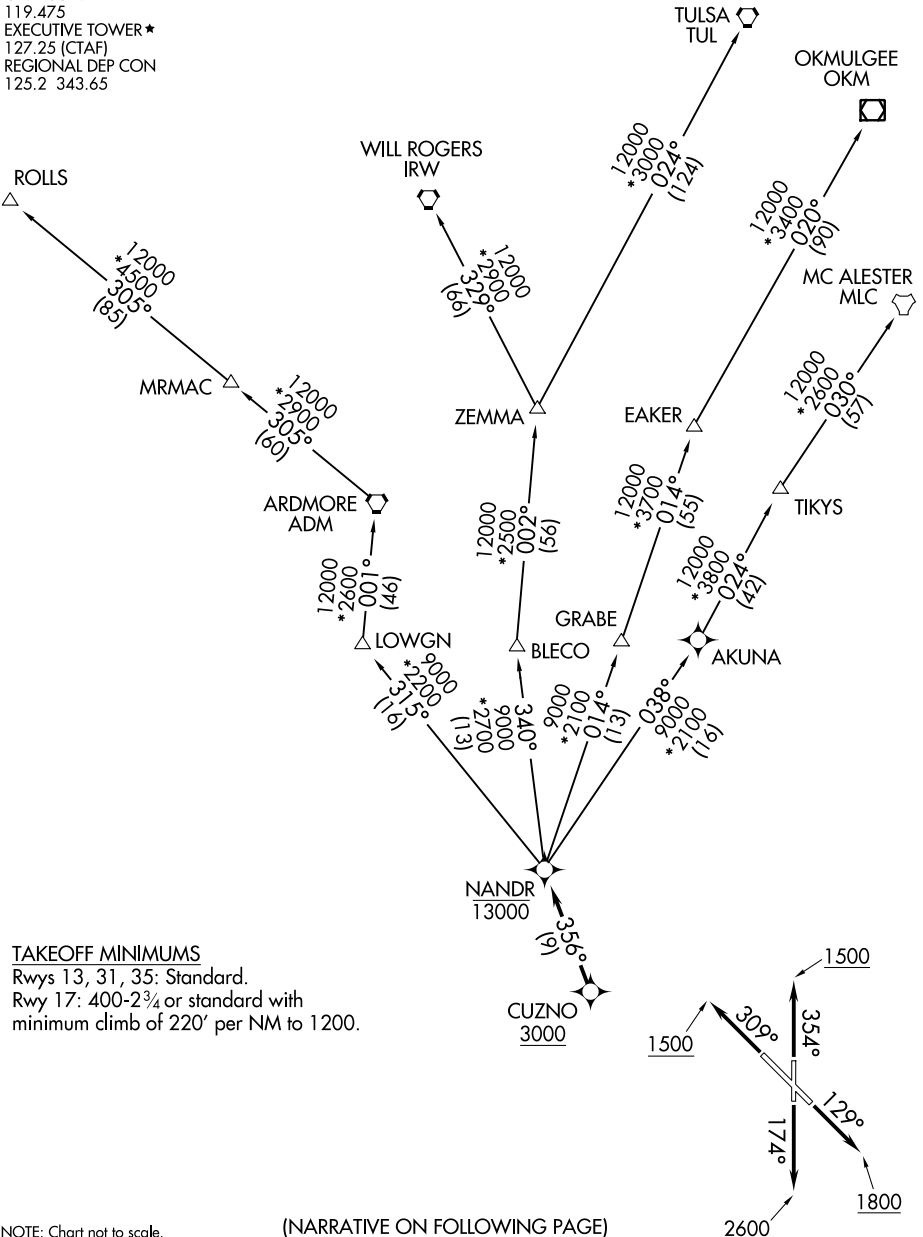

# NANDR ONE DEPARTURE (RNAV)

ATIS  
 126.35  
 CLNC DEL  
 118.625  
 GND CON  
 119.475  
 EXECUTIVE TOWER ★  
 127.25 (CTAF)  
 REGIONAL DEP CON  
 125.2 343.65

RNAV 1 - DME/DME/IRU or GPS.

RADAR required.

**TOP ALTITUDE:  
 ASSIGNED BY ATC**

SC-2, 16 JUN 2022 to 14 JUL 2022

SC-2, 16 JUN 2022 to 14 JUL 2022

# NANDR ONE DEPARTURE (RNAV)