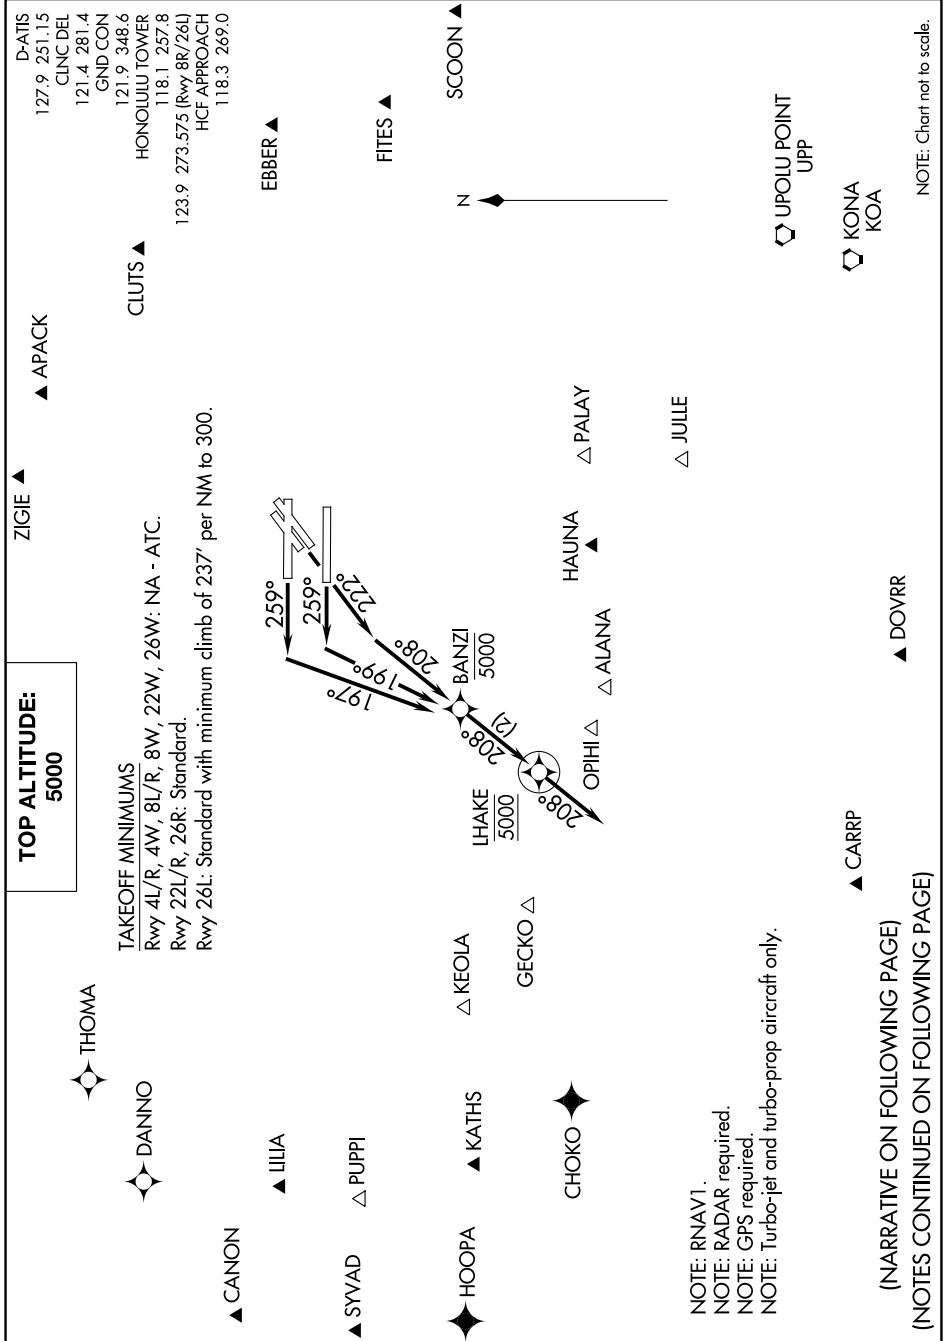

BANZI ONE DEPARTURE (RNAV)

AL-754 (FAA)

DANIEL K INOUYE INTL (HNL) (PHNL)
HONOLULU, HAWAII

PAC, 19 MAY 2022 to 14 JUL 2022

PAC, 19 MAY 2022 to 14 JUL 2022