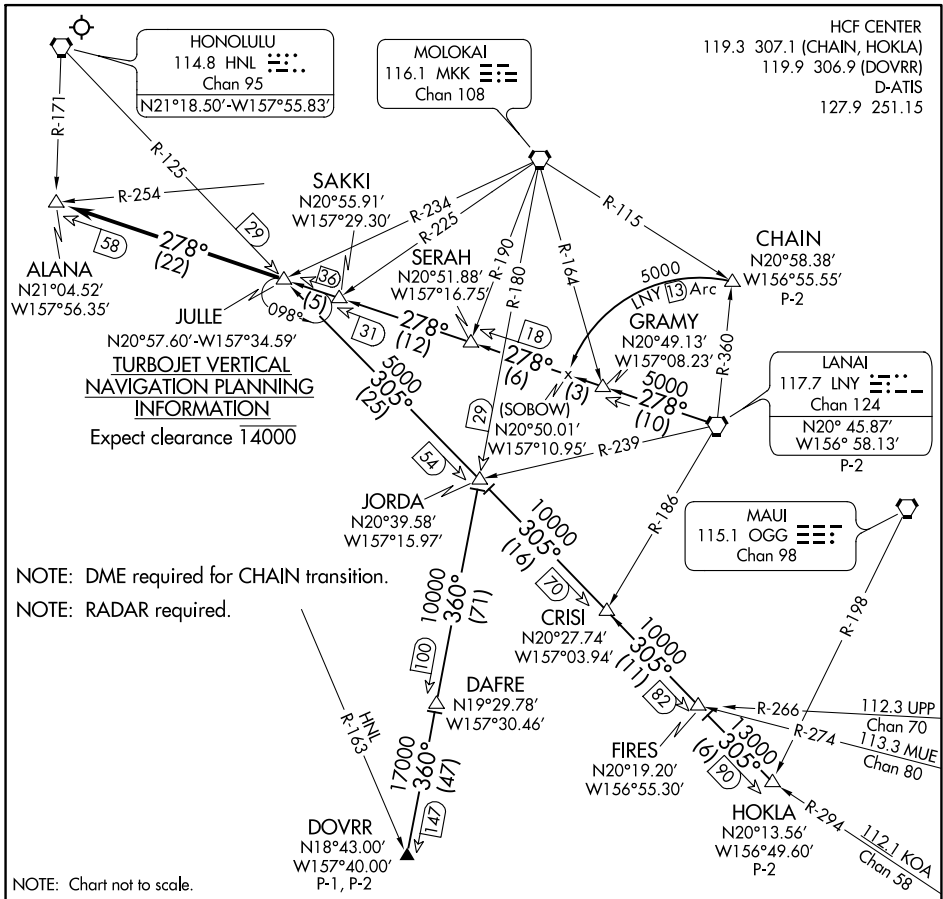

(JULLE.JULLE5) 17117

JULLE FIVE ARRIVAL

AL-754 (FAA)

DANIEL K INOUYE INTL (HNL) (PHNL)
HONOLULU, HAWAII

PAC, 19 MAY 2022 to 14 JUL 2022

PAC, 19 MAY 2022 to 14 JUL 2022

ARRIVAL ROUTE DESCRIPTION

CHAIN TRANSITION (CHAIN.JULLE5): From over CHAIN INT on LNY 13 DME CCW arc to SOBOW then via LNY R-278 to JULLE INT. Thence. . .

DOVRR TRANSITION (DOVRR.JULLE5): From over DOVRR INT via MKK R-180 to JORDA INT then via HNL R-125 to JULLE INT. Thence. . .

HOKLA TRANSITION (HOKLA.JULLE5): From over HOKLA INT via HNL R-125 and KOA R-294 on HNL R-125 to JULLE INT. Thence. . .

LANAI TRANSITION (LNY.JULLE5): From over LNY VORTAC via LNY R-278 to JULLE INT. Thence. . .

. . . From over JULLE INT on LNY R-278 to ALANA INT. Expect vectors to final approach course.

LOST COMMUNICATIONS: At ALANA INT proceed with the VOR or TACAN RWY 4R approach.

JULLE FIVE ARRIVAL

(JULLE.JULLE5) 25AUG11

HONOLULU, HAWAII
DANIEL K INOUYE INTL (HNL) (PHNL)