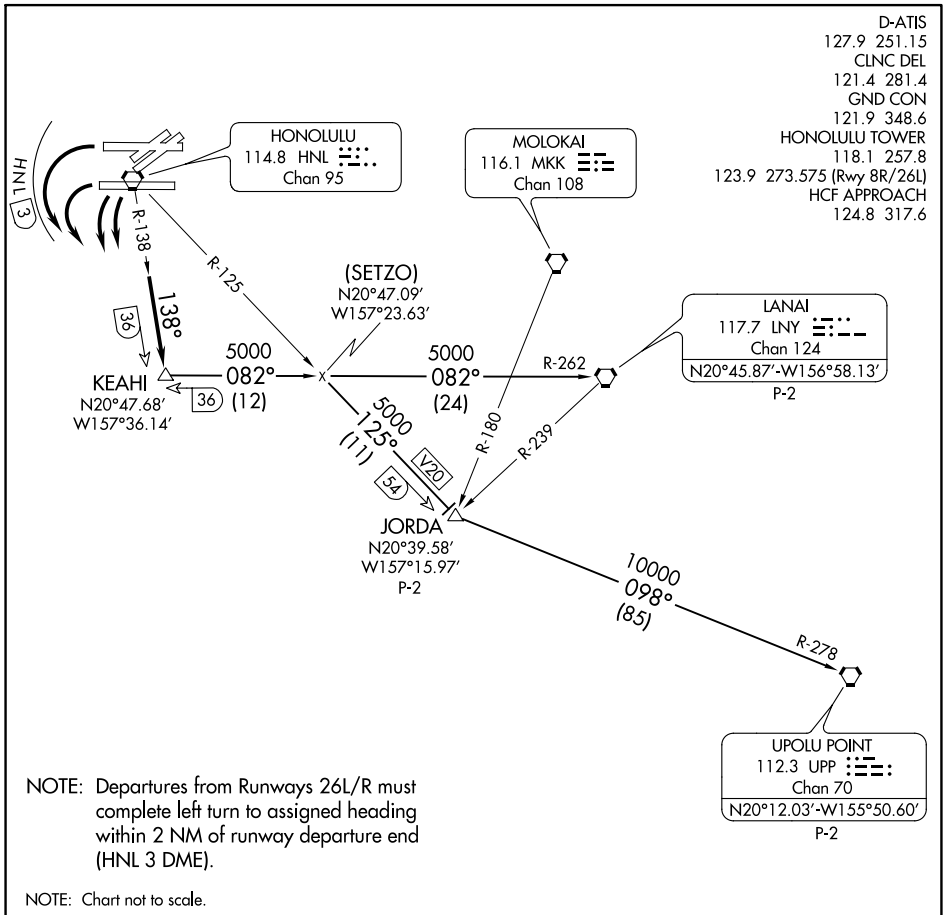

(KEAH13.KEAHI) 17117

# KEAHI THREE DEPARTURE

DANIEL K INOUYE INTL (HNL) (PHNL)  
SL-754 (FAA) HONOLULU, HAWAII

PAC, 19 MAY 2022 to 14 JUL 2022

PAC, 19 MAY 2022 to 14 JUL 2022

## DEPARTURE ROUTE DESCRIPTION

**TAKEOFF RUNWAYS 22/26 ONLY:** Turn left to heading assigned by tower, expect RADAR vectors to intercept HNL R-138; then via HNL R-138 to KEAHI INT, maintain 5000'; then via (transition). Expect clearance to enroute altitude/flight level at JORDA INT or LNY VORTAC.

**JORDA TRANSITION (KEAH13.JORDA):** From over KEAHI INT via LNY R-262 and HNL R-125 to JORDA INT.

**LANAI TRANSITION (KEAH13.LNY):** From over KEAHI INT via LNY R-262 to LNY VORTAC.

**UPOLO TRANSITION (KEAH13.UPP):** From over KEAHI INT via LNY R-262 and HNL R-125 to JORDA INT, thence via UPP R-278 to UPP VORTAC.