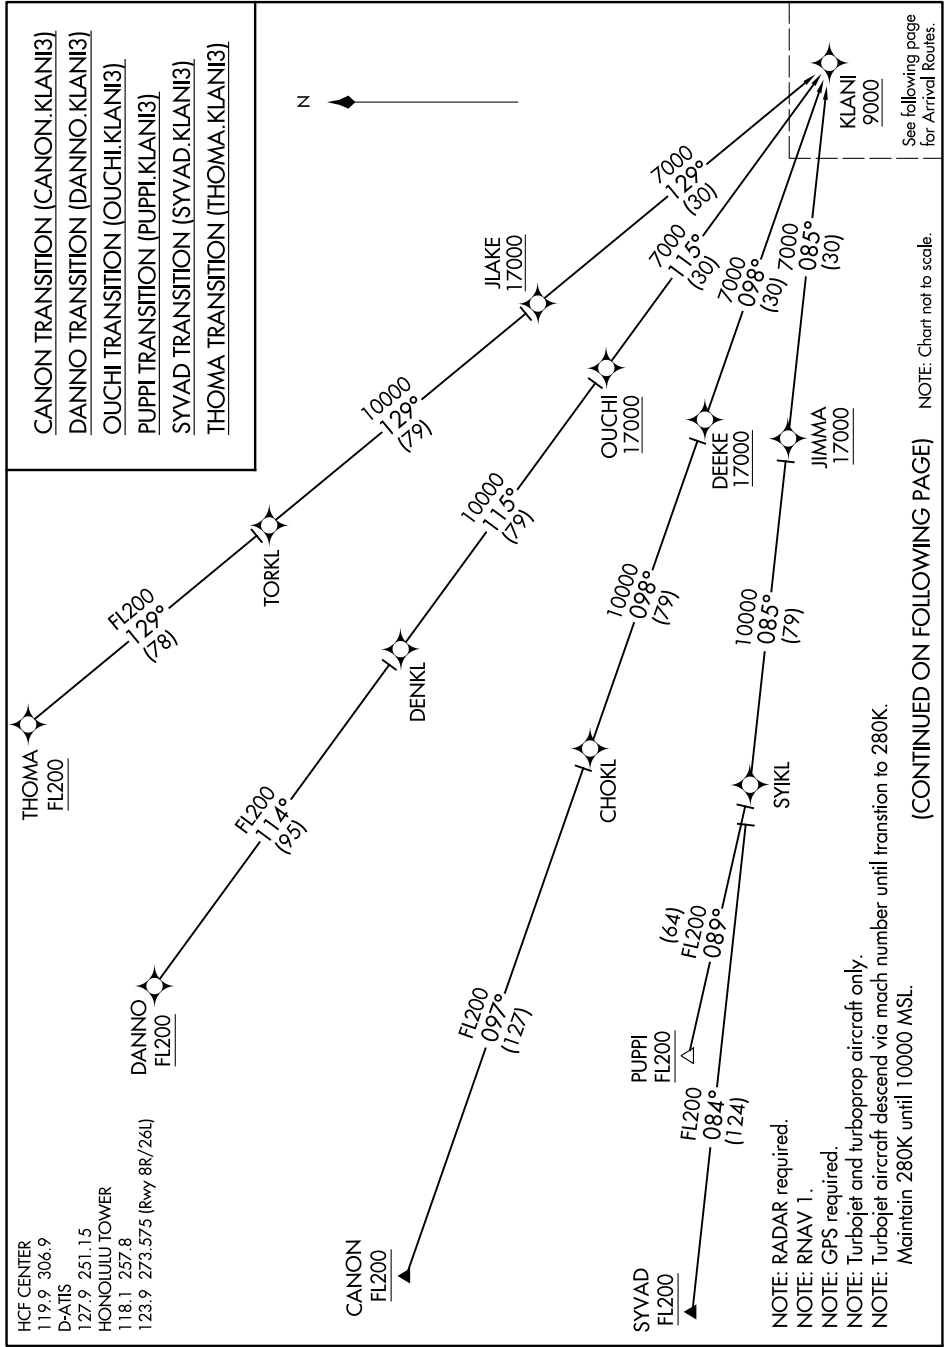

KLANI THREE ARRIVAL (RNAV) Transition Routes

HONOLULU, HAWAII

PAC, 19 MAY 2022 to 14 JUL 2022

See following page for Arrival Routes.

NOTE: Chart not to scale.

(CONTINUED ON FOLLOWING PAGE)

PAC, 19 MAY 2022 to 14 JUL 2022

KLANI THREE ARRIVAL (RNAV) Transition Routes

HONOLULU, HAWAII