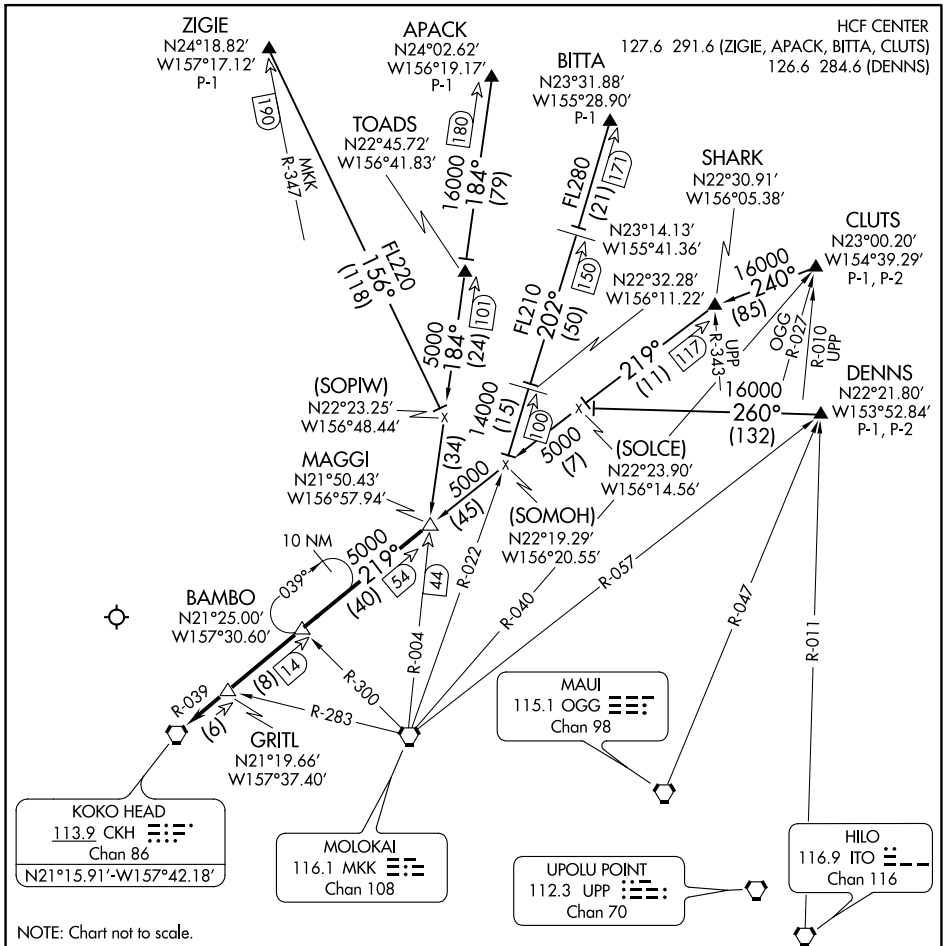

MAGGI THREE ARRIVAL

AL-754 (FAA)

DANIEL K INOUYE INTL (HNL) (PHNL)

HONOLULU, HAWAII

PAC, 19 MAY 2022 to 14 JUL 2022

PAC, 19 MAY 2022 to 14 JUL 2022

ARRIVAL ROUTE DESCRIPTION

APACK TRANSITION (APACK.MAGGI3): From over APACK DME via MKK R-004 to MAGGI INT. Thence. . .

BITTA TRANSITION (BITTA.MAGGI3): From over BITTA DME via MKK R-022 to intercept CKH R-039 to MAGGI INT. Thence. . .

CLUTS TRANSITION (CLUTS.MAGGI3): From over CLUTS DME via heading 240° to intercept CKH R-039 to MAGGI INT. Thence. . .

DENNS TRANSITION (DENNS.MAGGI3): From over DENNS INT via heading 260° to intercept CKH R-039 to MAGGI INT. Thence. . .

ZIGIE TRANSITION (ZIGIE.MAGGI3): From over ZIGIE DME via heading 156° to intercept MKK R-004 to MAGGI INT. Thence. . .

. . . From over MAGGI INT via CKH R-039 to CKH VORTAC then RADAR vectors for approach to airport.

MAGGI THREE ARRIVAL

HONOLULU, HAWAII

DANIEL K INOUYE INTL (HNL) (PHNL)