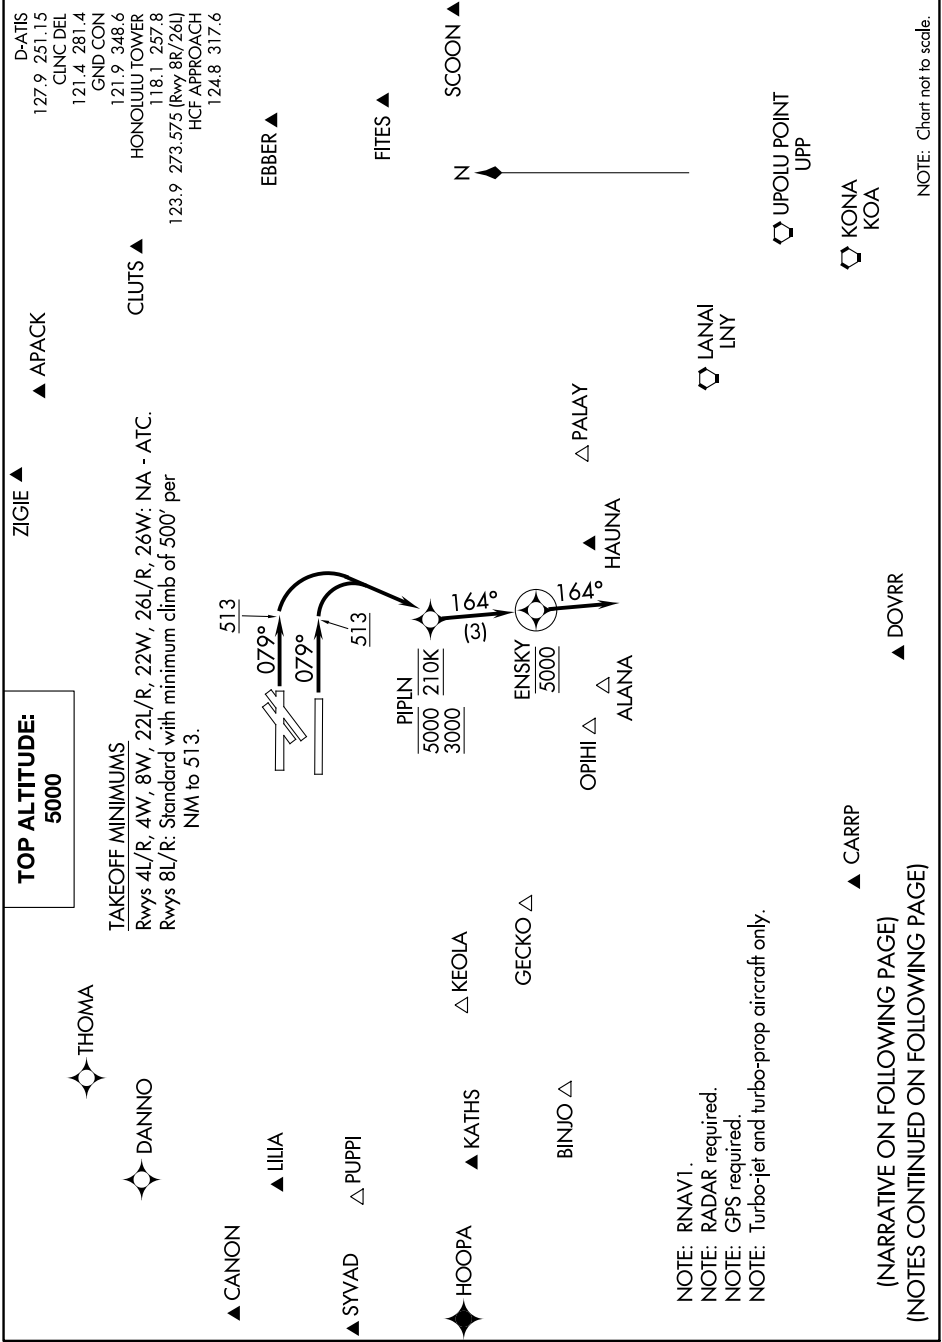

PIPLN ONE DEPARTURE (RNAV)

AL-754 (FAA)

DANIEL K INOUYE INTL (HNL) (PHNL)
HONOLULU, HAWAII

PAC, 19 MAY 2022 to 14 JUL 2022

NOTE: RNAV.
 NOTE: RADAR required.
 NOTE: GPS required.
 NOTE: Turbo-jet and turbo-prop aircraft only.

(NARRATIVE ON FOLLOWING PAGE)
 (NOTES CONTINUED ON FOLLOWING PAGE)

NOTE: Chart not to scale.

PIPLN ONE DEPARTURE (RNAV)

PAC, 19 MAY 2022 to 14 JUL 2022