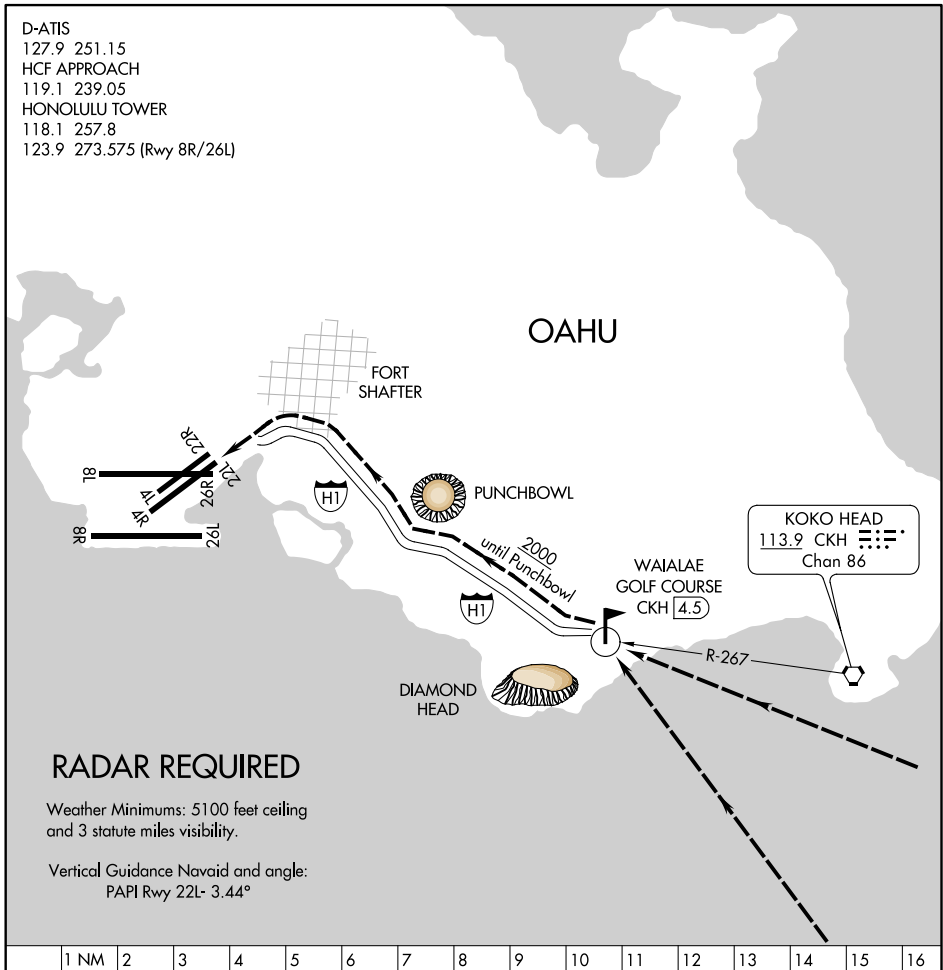

# WAIALAE GOLF COURSE VISUAL RWY 22L

HONOLULU, HAWAII

D-ATIS  
 127.9 251.15  
 HCF APPROACH  
 119.1 239.05  
 HONOLULU TOWER  
 118.1 257.8  
 123.9 273.575 (Rwy 8R/26L)

PAC: 19 MAY 2022 to 14 JUL 2022

PAC: 19 MAY 2022 to 14 JUL 2022