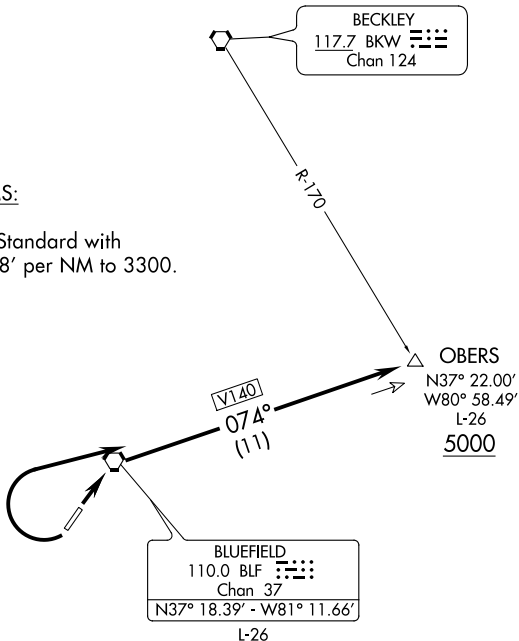

OBERS FOUR DEPARTURE

INDANAPOLIS CENTER
126.575 257.85
CTAF 122.9
ASOS 132.725

**TOP ALTITUDE:
ASSIGNED BY ATC**

TAKE-OFF MINIMUMS:

Rwy 5: Standard.
Rwy 23: 400-2¼ or Standard with
minimum climb of 238' per NM to 3300.

NOTE: Chart not to scale.

DEPARTURE ROUTE DESCRIPTION

TAKE-OFF RUNWAY 5: Climb via BLF R-074 to cross OBERS INT at or above 5000' or altitude assigned by ATC. Thence

TAKE-OFF RUNWAY 23: Climbing right turn via BLF R-074 to cross OBERS INT at or above 5000' or altitude assigned by ATC. Thence

. . . . via ATC assigned route.

NE-4, 16 JUN 2022 to 14 JUL 2022

NE-4, 16 JUN 2022 to 14 JUL 2022