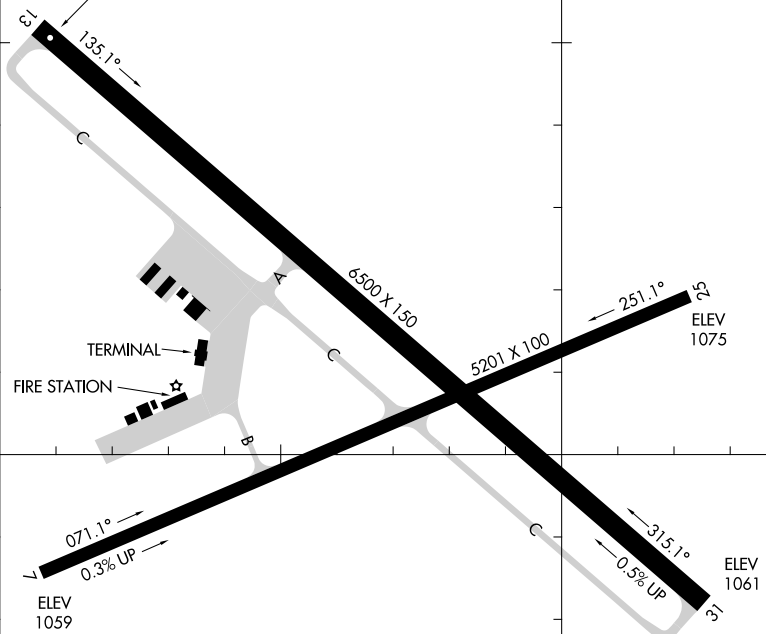

# AIRPORT DIAGRAM

AL-896 (FAA)

HOUGHTON COUNTY MEML (CMX)

HANCOCK, MICHIGAN

ASOS  
125.675  
CTAF/UNICOM  
122.7

D

47°11'N

A  
1165

JAN 4.2° W  
JANUARY 2020  
ANNUAL RATE OF CHANGE  
0.0° W

FIELD  
ELEV  
1095

EC-1, 16 JUN 2022 to 14 JUL 2022

EC-1, 16 JUN 2022 to 14 JUL 2022

47°10'N

ELEV  
1059

ELEV  
1075

ELEV  
1061

RWY 07-25  
PCN 18 F/C/X/U  
S-70, D-100, 2D-185  
RWY 13-31  
PCN 21 F/C/X/U  
S-70, D-100, 2D-185

88°30'W

88°29'W

# AIRPORT DIAGRAM

HANCOCK, MICHIGAN

HOUGHTON COUNTY MEML (CMX)