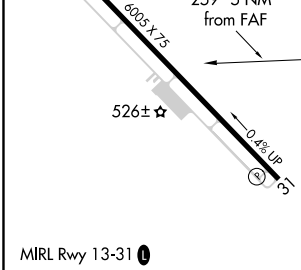

VORTAC COT 115.8 Chan 105	APP CRS 259°	Rwy Idg TDZE Apt Elev	N/A N/A 474
---	------------------------	-----------------------------	--

VOR-A

COTULLA-LA SALLE COUNTY (COT)

⚠ When local altimeter setting not received, use Pleasanton Muni altimeter setting; increase all MDA 120 feet, Circling Cat C visibility ½ SM.

MISSED APPROACH: Climbing right turn to 2100 direct COT VORTAC and hold.

ASOS 118.325	HOUSTON CENTER 134.6 322.5	UNICOM 122.7 (CTAF) 0
------------------------	--------------------------------------	---------------------------------

FAF to MAP 5 NM					CATEGORY	A	B	C	D
Knots	60	90	120	150	180	920-1	940-1	1120-1¾	NA
Min:Sec	5:00	3:20	2:30	2:00	1:40	446 (500-1)	466 (500-1)	646 (700-1¾)	

SC-3, 16 JUN 2022 to 14 JUL 2022

SC-3, 16 JUN 2022 to 14 JUL 2022