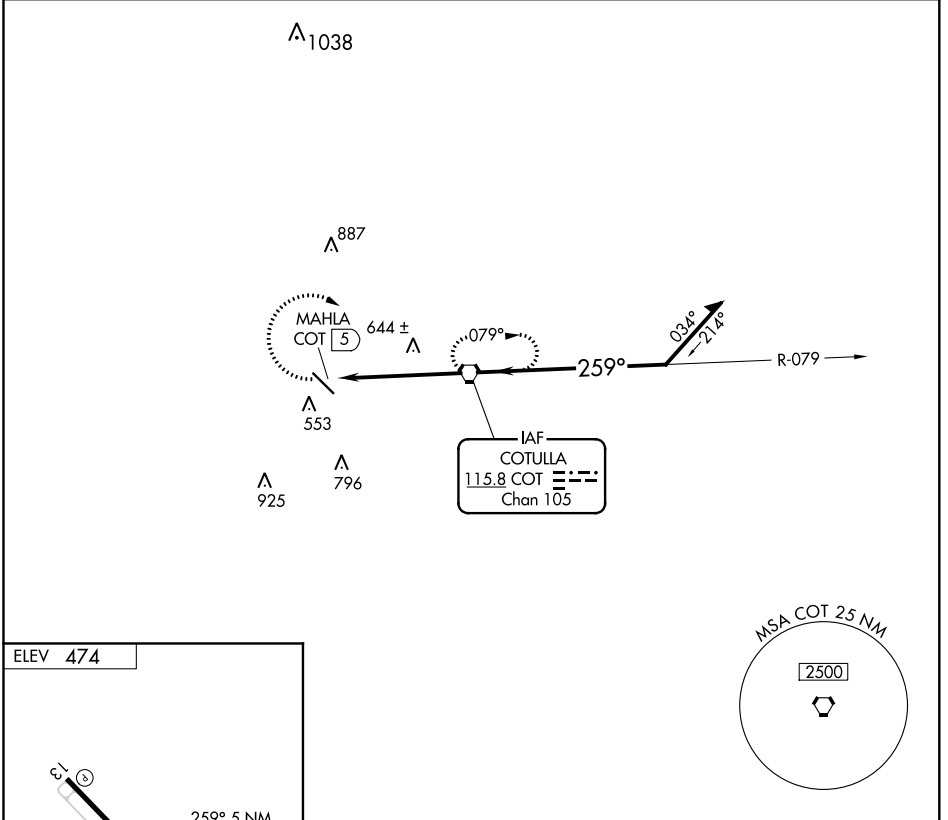

VORTAC COT 115.8 Chan 105	APP CRS 259°	Rwy Idg TDZE Apt Elev	N/A N/A 474
---	------------------------	-----------------------------	--

VOR-A

COTULLA-LA SALLE COUNTY (COT)

⚠ When local altimeter setting not received, use Pleasanton Muni altimeter setting; increase all MDA 120 feet, Circling Cat C visibility ½ SM.

MISSED APPROACH: Climbing right turn to 2100 direct COT VORTAC and hold.

ASOS 118.325	HOUSTON CENTER 134.6 322.5	UNICOM 122.7 (CTAF) 0
------------------------	--------------------------------------	---------------------------------

FAF to MAP 5 NM					CATEGORY	A	B	C	D
Knots	60	90	120	150	180	920-1	940-1	1120-1¾	NA
Min:Sec	5:00	3:20	2:30	2:00	1:40	446 (500-1)	466 (500-1)	646 (700-1¾)	

SC-3, 16 JUN 2022 to 14 JUL 2022

SC-3, 16 JUN 2022 to 14 JUL 2022