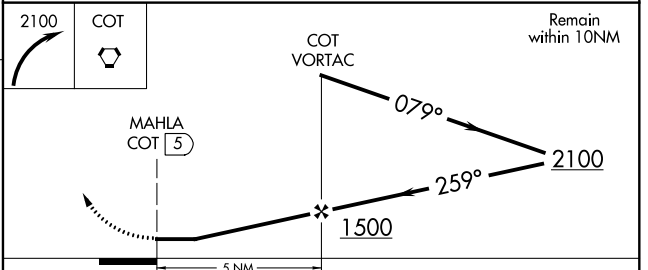

VORTAC COT 115.8 Chan 105	APP CRS 259°	Rwy Idg TDZE Apt Elev	N/A N/A 474
---	------------------------	-----------------------------	--

VOR-A

COTULLA-LA SALLE COUNTY (COT)

⚠ When local altimeter setting not received, use Pleasanton Muni altimeter setting; increase all MDA 120 feet, Circling Cat C visibility ½ SM.

MISSED APPROACH: Climbing right turn to 2100 direct COT VORTAC and hold.

ASOS 118.325	HOUSTON CENTER 134.6 322.5	UNICOM 122.7 (CTAF) 0
------------------------	--------------------------------------	---------------------------------

FAF to MAP 5 NM					CATEGORY	A	B	C	D
Knots	60	90	120	150	180	920-1	940-1	1120-1¾	NA
Min:Sec	5:00	3:20	2:30	2:00	1:40	446 (500-1)	466 (500-1)	646 (700-1¾)	

SC-3, 16 JUN 2022 to 14 JUL 2022

SC-3, 16 JUN 2022 to 14 JUL 2022