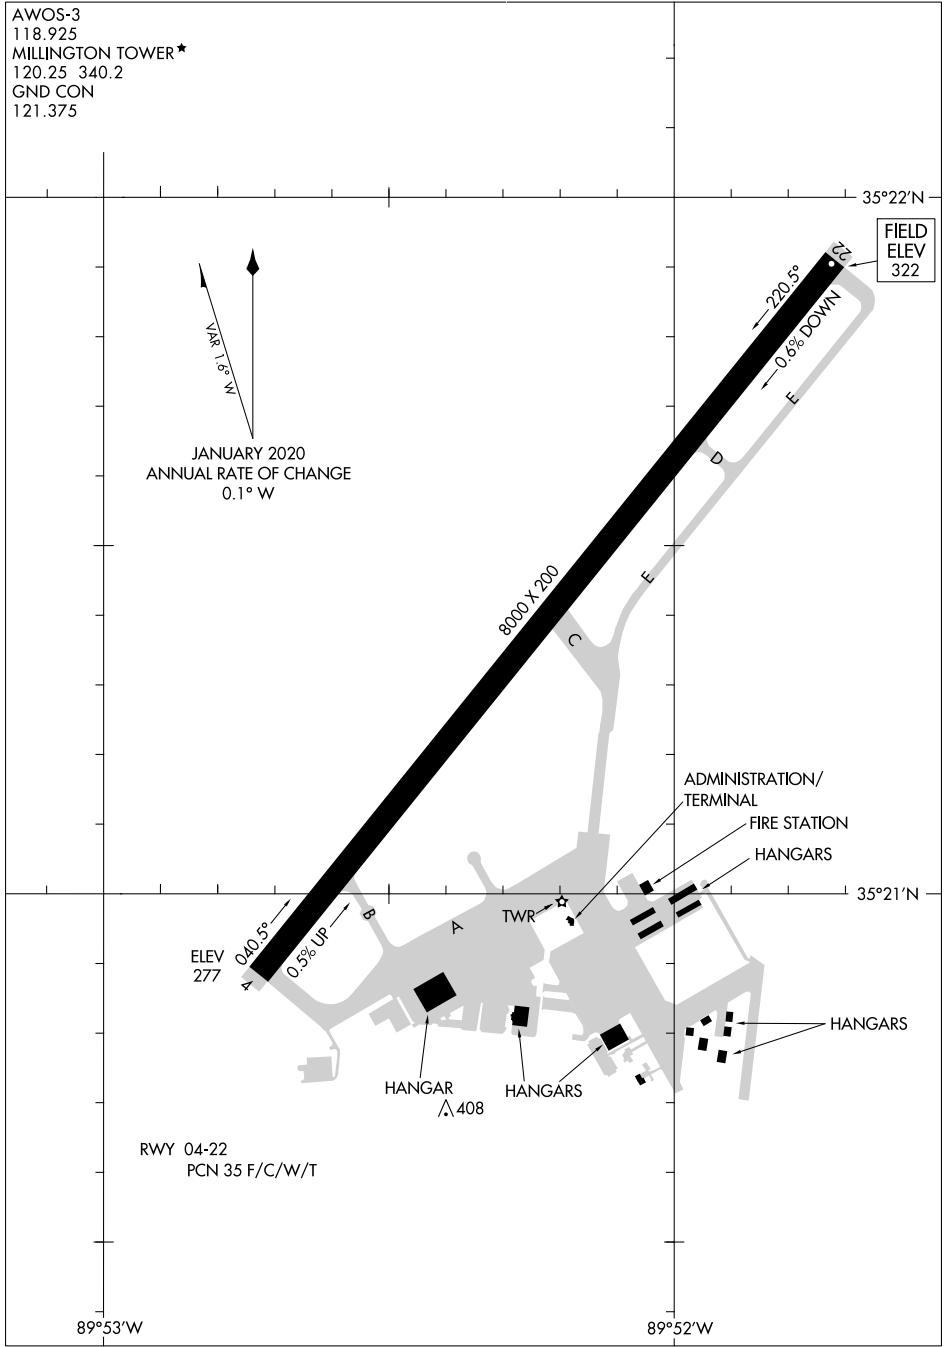

21336

AIRPORT DIAGRAM

AL-910 (FAA)

MILLINGTON/MEMPHIS (NQA)
MILLINGTON, TENNESSEE

AWOS-3
118.925
MILLINGTON TOWER*
120.25 340.2
GND CON
121.375

SE-1, 16 JUN 2022 to 14 JUL 2022

SE-1, 16 JUN 2022 to 14 JUL 2022

AIRPORT DIAGRAM

21336

MILLINGTON, TENNESSEE
MILLINGTON/MEMPHIS (NQA)