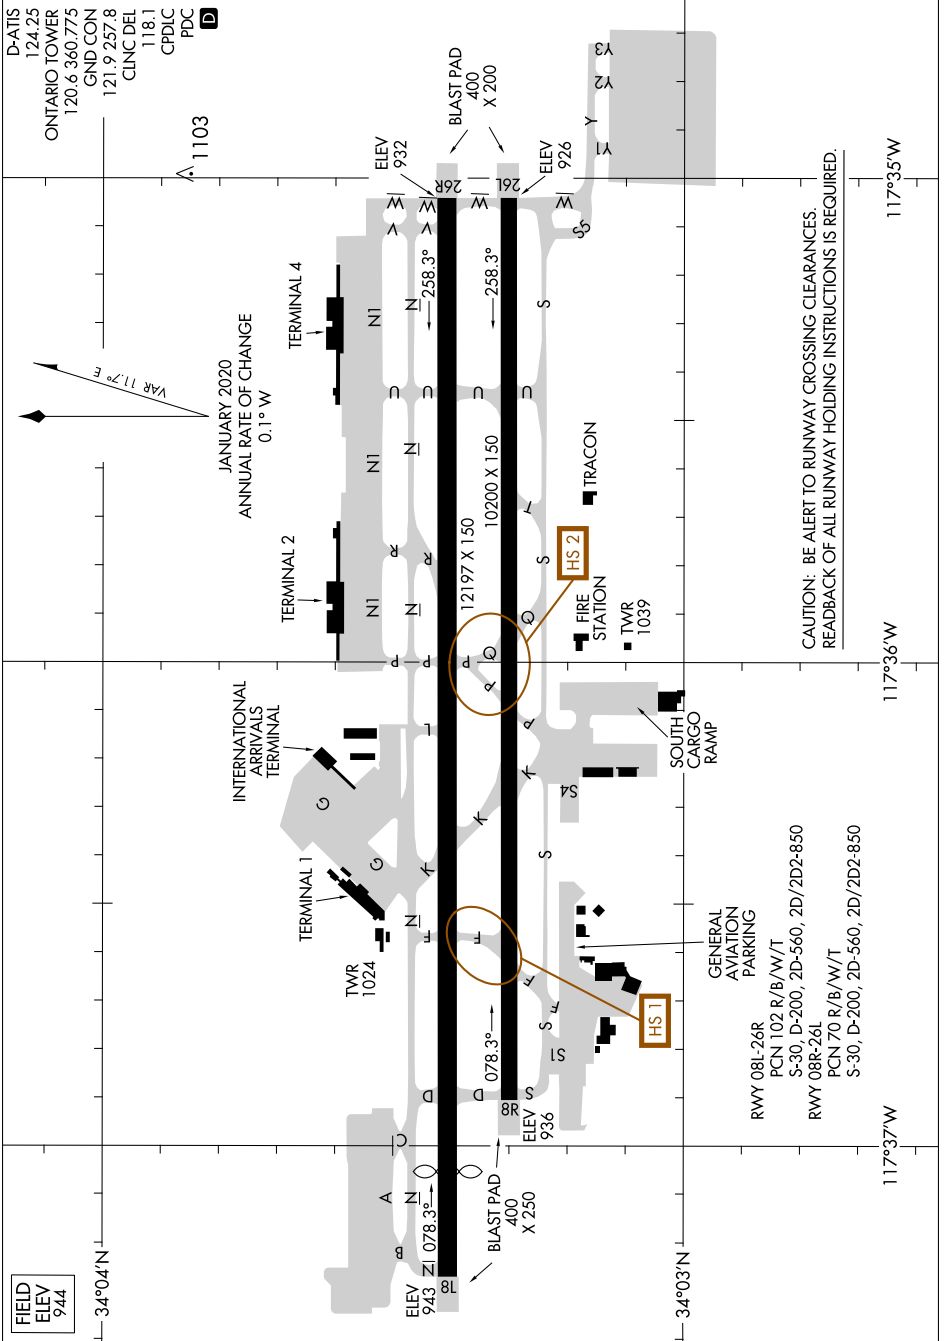

AIRPORT DIAGRAM

AL-965 (FAA)

ONTARIO INTL (ONT)
ONTARIO, CALIFORNIA

CAUTION: BE ALERT TO RUNWAY CROSSING CLEARANCES.
READBACK OF ALL RUNWAY HOLDING INSTRUCTIONS IS REQUIRED.

SW-3, 16 JUN 2022 to 14 JUL 2022

SW-3, 16 JUN 2022 to 14 JUL 2022

AIRPORT DIAGRAM

ONTARIO, CALIFORNIA
ONTARIO INTL (ONT)