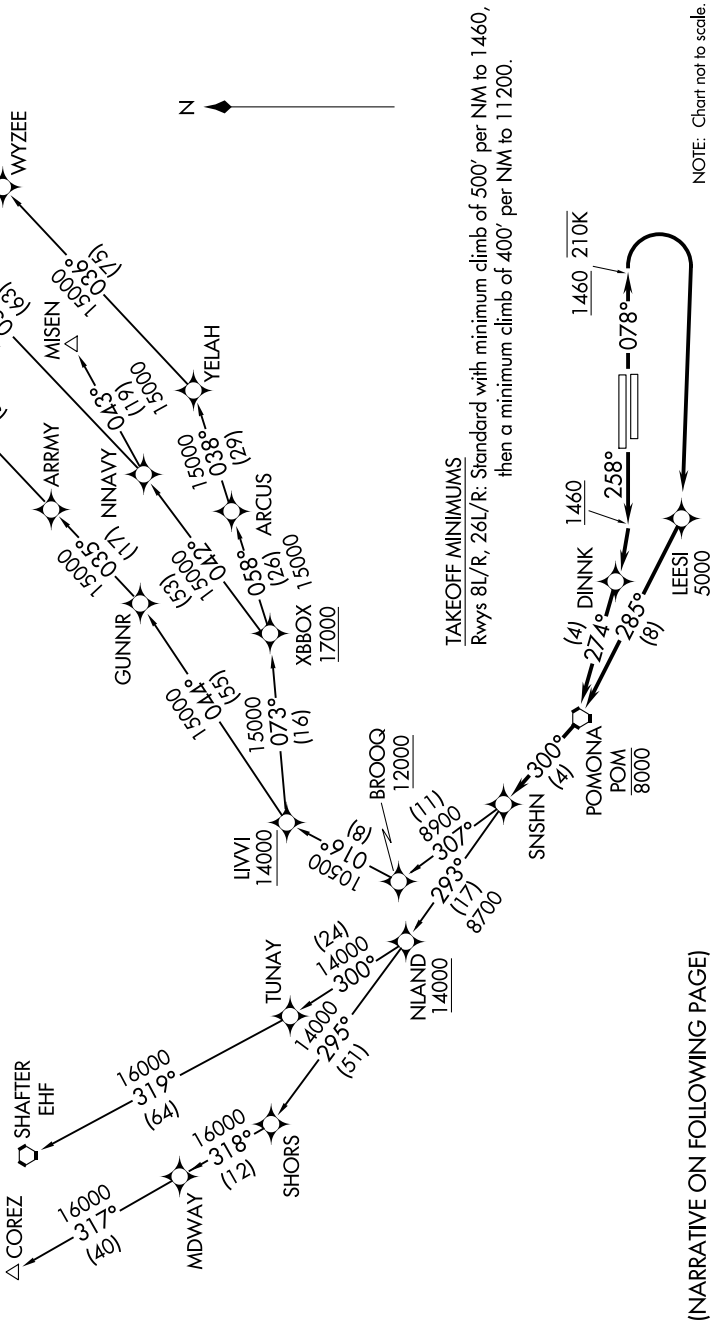

SW-3, 16 JUN 2022 to 14 JUL 2022

D-ATIS 124.25  
 CLNC DEL 118.1  
 CPDLC 121.9 257.8  
 GND CON 120.6 360.775  
 ONTARIO TOWER 125.5 349.0  
 SOCIAL DEP CON

**TOP ALTITUDE:**  
**FL230**

NOTE: RNAV 1.  
 NOTE: RADAR required.  
 NOTE: DME/DME/IRU or GPS required.  
 NOTE: Turbojet and turboprop aircraft only.  
 NOTE: MISEN transition restricted to aircraft landing LAS terminal area.  
 NOTE: HAILO/BEALE/YELAH transition ATC only.  
 NOTE: Maintain at or below 250K unless otherwise directed by ATC.

(NARRATIVE ON FOLLOWING PAGE)

NOTE: Chart not to scale.

SW-3, 16 JUN 2022 to 14 JUL 2022