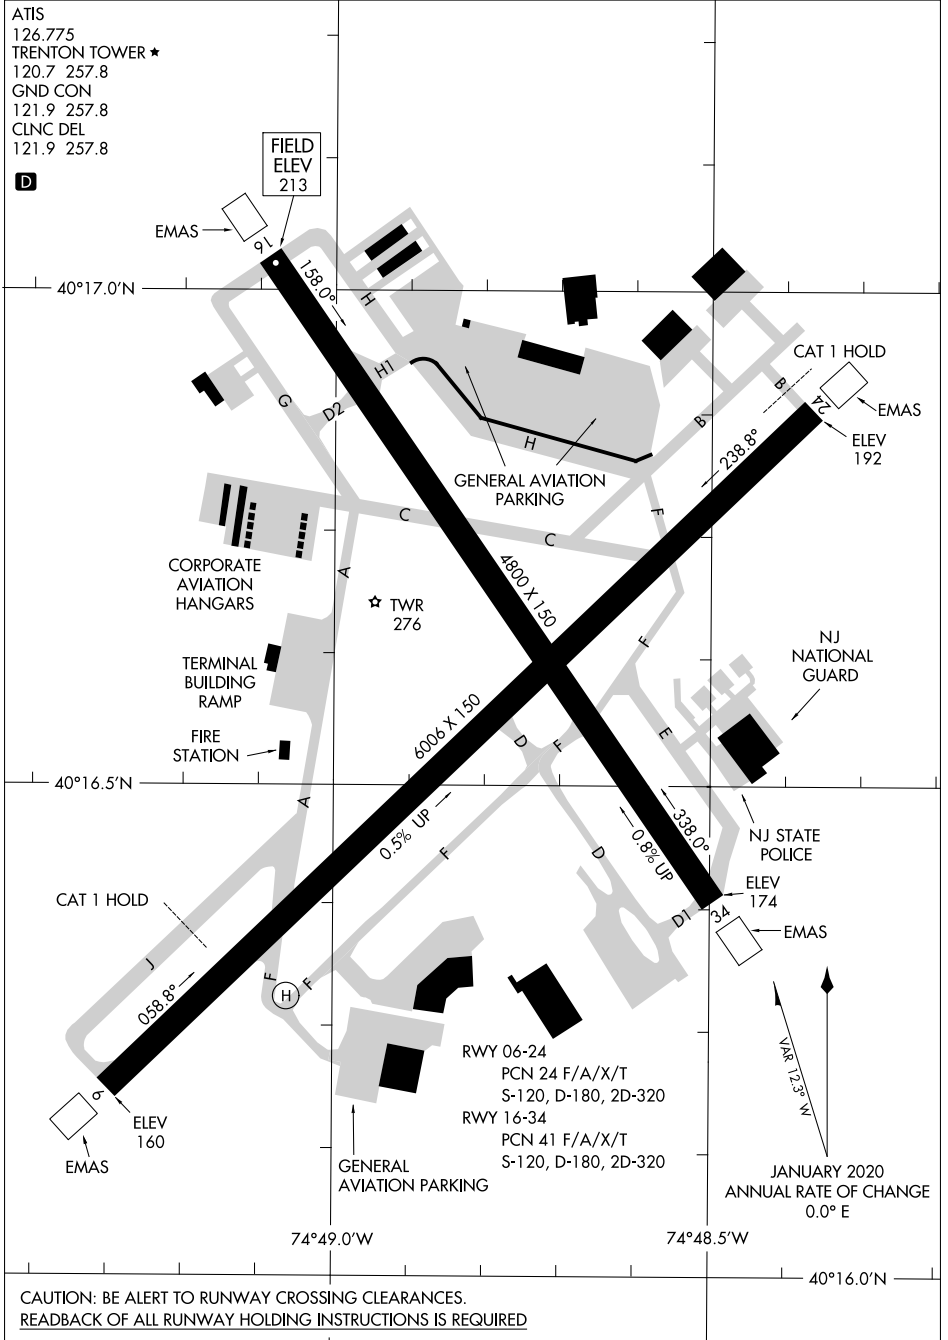

22027

AIRPORT DIAGRAM

AL-982 (FAA)

TRENTON MERCER (TTN)
TRENTON, NEW JERSEY

ATIS
126.775
TRENTON TOWER ★
120.7 257.8
GND CON
121.9 257.8
CLNC DEL
121.9 257.8

D

NE-2, 16 JUN 2022 to 14 JUL 2022

NE-2, 16 JUN 2022 to 14 JUL 2022

CAUTION: BE ALERT TO RUNWAY CROSSING CLEARANCES.
READBACK OF ALL RUNWAY HOLDING INSTRUCTIONS IS REQUIRED

AIRPORT DIAGRAM

22027

TRENTON, NEW JERSEY
TRENTON MERCER (TTN)