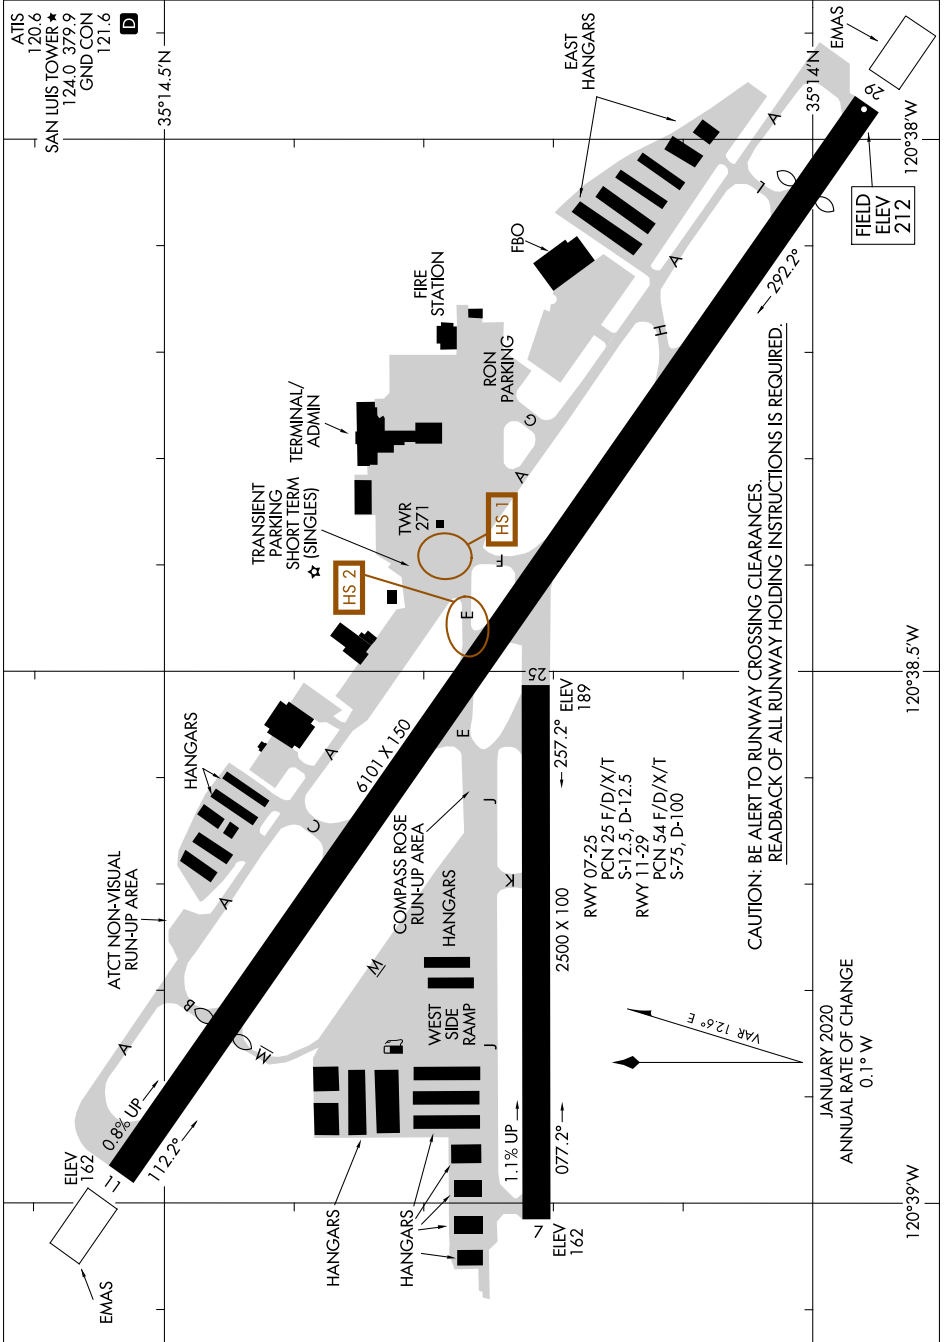

AIRPORT DIAGRAM

AL-989 (FAA)

SAN LUIS COUNTY RGNL (SBP)
SAN LUIS OBISPO, CALIFORNIA

SW-3, 16 JUN 2022 to 14 JUL 2022

SW-3, 16 JUN 2022 to 14 JUL 2022

AIRPORT DIAGRAM

SAN LUIS OBISPO, CALIFORNIA
SAN LUIS COUNTY RGNL (SBP)