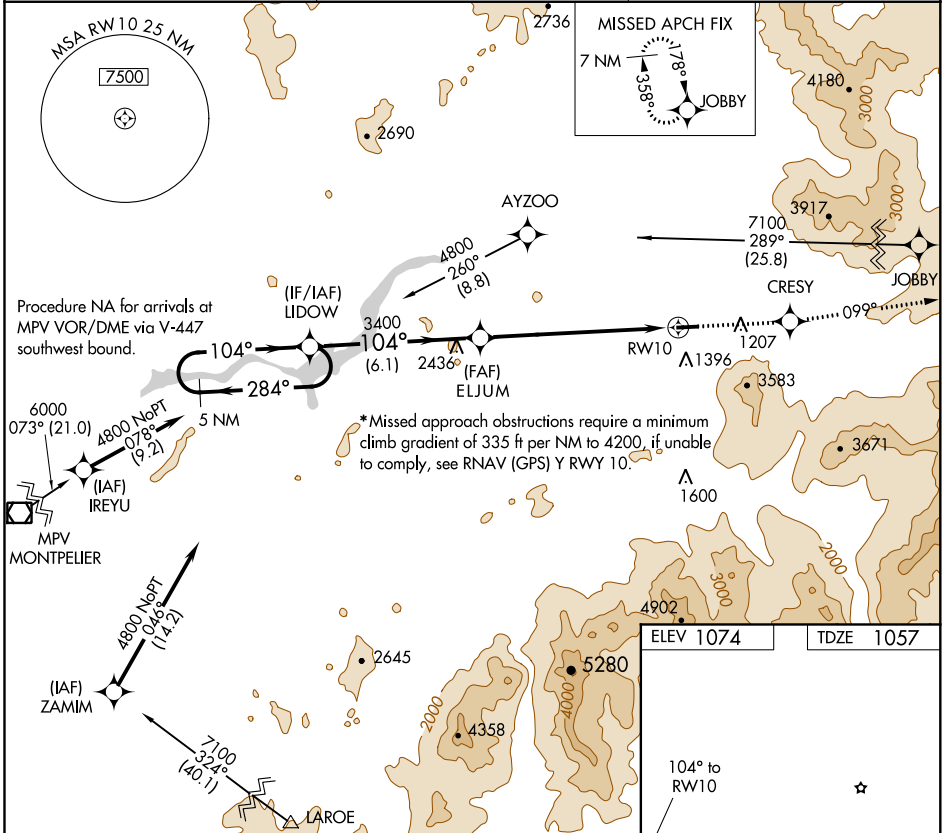

WAAS CH 53512 W10A	APP CRS 104°	Rwy Idg TDZE Apt Elev	4001 1057 1074
--	------------------------	-----------------------------	---

RNAV (GPS) Z RWY 10

MOUNT WASHINGTON RGNL (HIE)

	<p>MISSED APPROACH: Climb to 7100 direct CRESY and via track 099° to JOBBY and hold, continue climb-in-hold to 7100.</p>
--	--

ASOS 118.525	BOSTON CENTER 135.7 282.2	UNICOM 122.8 (CTAF) 0
------------------------	-------------------------------------	---------------------------------

ELEV 1074	TDZE 1057
-----------	-----------

CATEGORY	A	B	C	D
*LPV DA	1507-1½ 450 (500-1½)			NA

NE-1, 16 JUN 2022 to 14 JUL 2022

NE-1, 16 JUN 2022 to 14 JUL 2022