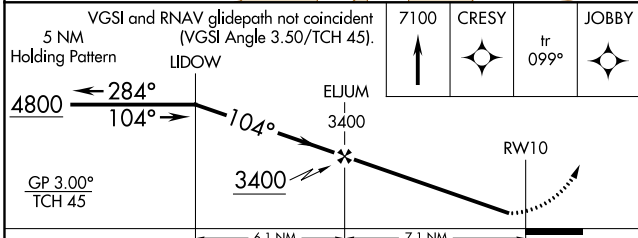

WAAS CH 53512 W10A	APP CRS 104°	Rwy Idg TDZE Apt Elev	4001 1057 1074

RNAV (GPS) Z RWY 10

MOUNT WASHINGTON RGNL (HIE)

	MISSED APPROACH: Climb to 7100 direct CRESY and via track 099° to JOBBY and hold, continue climb-in-hold to 7100.

ASOS 118.525	BOSTON CENTER 135.7 282.2	UNICOM 122.8 (CTAF) 0

ELEV 1074	TDZE 1057

CATEGORY	A	B	C	D
*LPV DA	1507-1½ 450 (500-1½)			NA

NE-1, 16 JUN 2022 to 14 JUL 2022

NE-1, 16 JUN 2022 to 14 JUL 2022