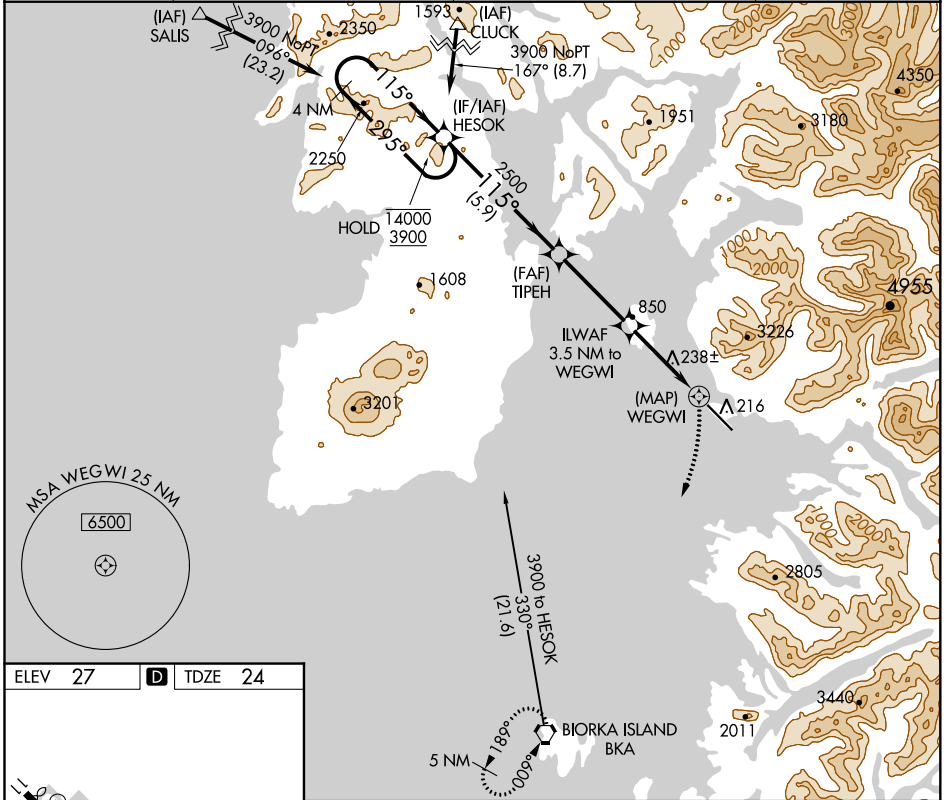

WAAS CH 56632	APP CRS 115°	Rwy Idg TDZE	6500 24
W11A		Apt Elev	27

RNAV (GPS) RWY 11

SITKA ROCKY GUTIERREZ (SIT)(PASI)

RNP APCH.
 ▼ When local altimeter setting not received, procedure NA.
 ▲ Circling NA northeast of Rwy 11-29.

MISSED APPROACH: Climbing right turn to 5000 direct BKA VORTAC and hold, continue climb-in-hold to 5000.

AFIS 135.9	ANCHORAGE CENTER 126.1 335.5	SITKA RADIO 123.6 (CTAF) 122.2	UNICOM 122.95
----------------------	--	--	-------------------------

CATEGORY		A	B	C	D
LP	MDA	500-1	476 (500-1)	500-1 ³ / ₈	476 (500-1 ³ / ₈)
LNAV	MDA	1300-1 ¹ / ₄ 1276 (1300-1 ¹ / ₄)	1300-1 ¹ / ₂ 1276 (1300-1 ¹ / ₂)	1300-3	1276 (1300-3)
C	CIRCLING	1300-1 ¹ / ₄ 1273 (1300-1 ¹ / ₄)	1300-1 ¹ / ₂ 1273 (1300-1 ¹ / ₂)	1300-3 1273 (1300-3)	1660-3 1633 (1700-3)

AK, 19 MAY 2022 to 14 JUL 2022

AK, 19 MAY 2022 to 14 JUL 2022