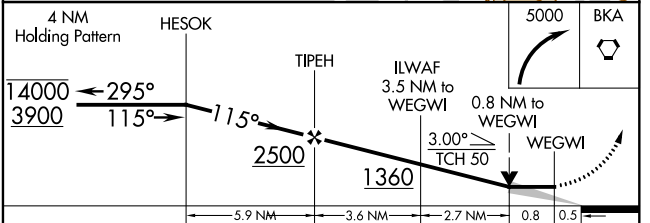

WAAS CH 56632	APP CRS 115°	Rwy Idg TDZE	6500 24
W11A		Apt Elev	27

RNAV (GPS) RWY 11

SITKA ROCKY GUTIERREZ (SIT)(PASI)

RNP APCH.
▼ When local altimeter setting not received, procedure NA.
▲ Circling NA northeast of Rwy 11-29.

MISSED APPROACH: Climbing right turn to 5000 direct BKA VORTAC and hold, continue climb-in-hold to 5000.

AFIS 135.9	ANCHORAGE CENTER 126.1 335.5	SITKA RADIO 123.6 (CTAF) 122.2	UNICOM 122.95

CATEGORY		A	B	C	D
LP	MDA	500-1	476 (500-1)	500-1³/₈	476 (500-1³/₈)
LNAV	MDA	1300-1¹/₄ 1276 (1300-1¹/₄)	1300-1¹/₂ 1276 (1300-1¹/₂)	1300-3	1276 (1300-3)
C	CIRCLING	1300-1¹/₄ 1273 (1300-1¹/₄)	1300-1¹/₂ 1273 (1300-1¹/₂)	1300-3 1273 (1300-3)	1660-3 1633 (1700-3)

AK, 19 MAY 2022 to 14 JUL 2022

AK, 19 MAY 2022 to 14 JUL 2022