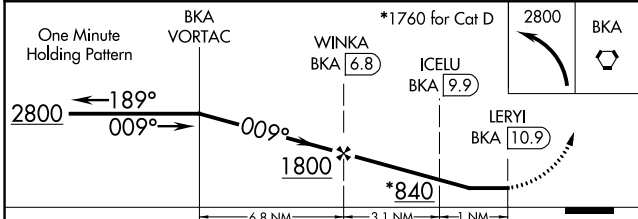

<p>⚠ When local altimeter setting not received, procedure NA. Circling NA north of Rwy 11-29.</p>	<p>MISSED APPROACH: Climbing left turn to 2800 direct BKA VORTAC and hold.</p>
--	--

AFIS 135.9	ANCHORAGE CENTER 126.1 335.5	SITKA RADIO 123.6 (CTAF) 122.2	UNICOM 122.95
----------------------	--	---	-------------------------