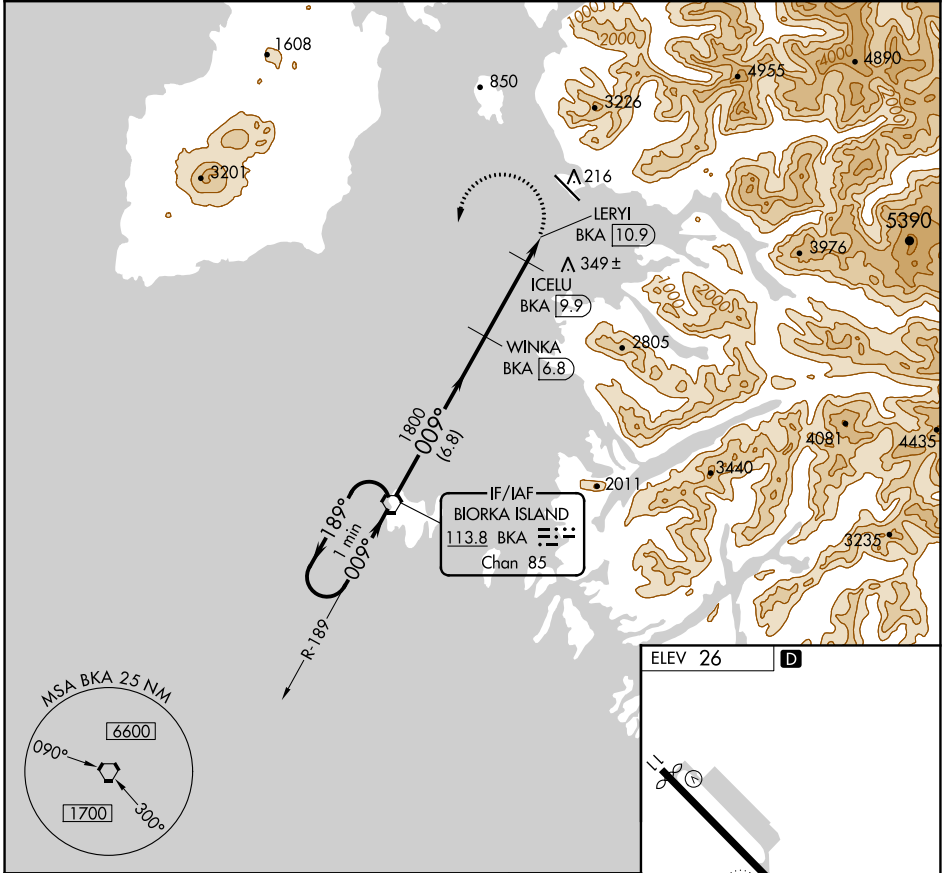

VORTAC BKA 113.8 Chan 85	APP CRS 009°	Rwy Idg TDZE Apt Elev	N/A N/A 26
--	------------------------	-----------------------------	---------------------------------------

VOR/DME-A

SITKA ROCKY GUTIERREZ (SIT)(PASI)

<p>⚠ When local altimeter setting not received, procedure NA. Circling NA north of Rwy 11-29.</p>	<p>MISSED APPROACH: Climbing left turn to 2800 direct BKA VORTAC and hold.</p>
--	--

AFIS 135.9	ANCHORAGE CENTER 126.1 335.5	SITKA RADIO 123.6 (CTAF) 122.2	UNICOM 122.95
----------------------	--	---	-------------------------

CATEGORY	A	B	C	D
C CIRCLING	660-2 ¼	634 (700-2 ¼)	760-2 ¼ 734 (800-2 ¼)	1760-3 1734 (1800-3)

REIL Rwys 11 and 29 **Ⓛ**
HIRL Rwy 11-29 **Ⓛ**

AK, 19 MAY 2022 to 14 JUL 2022

AK, 19 MAY 2022 to 14 JUL 2022