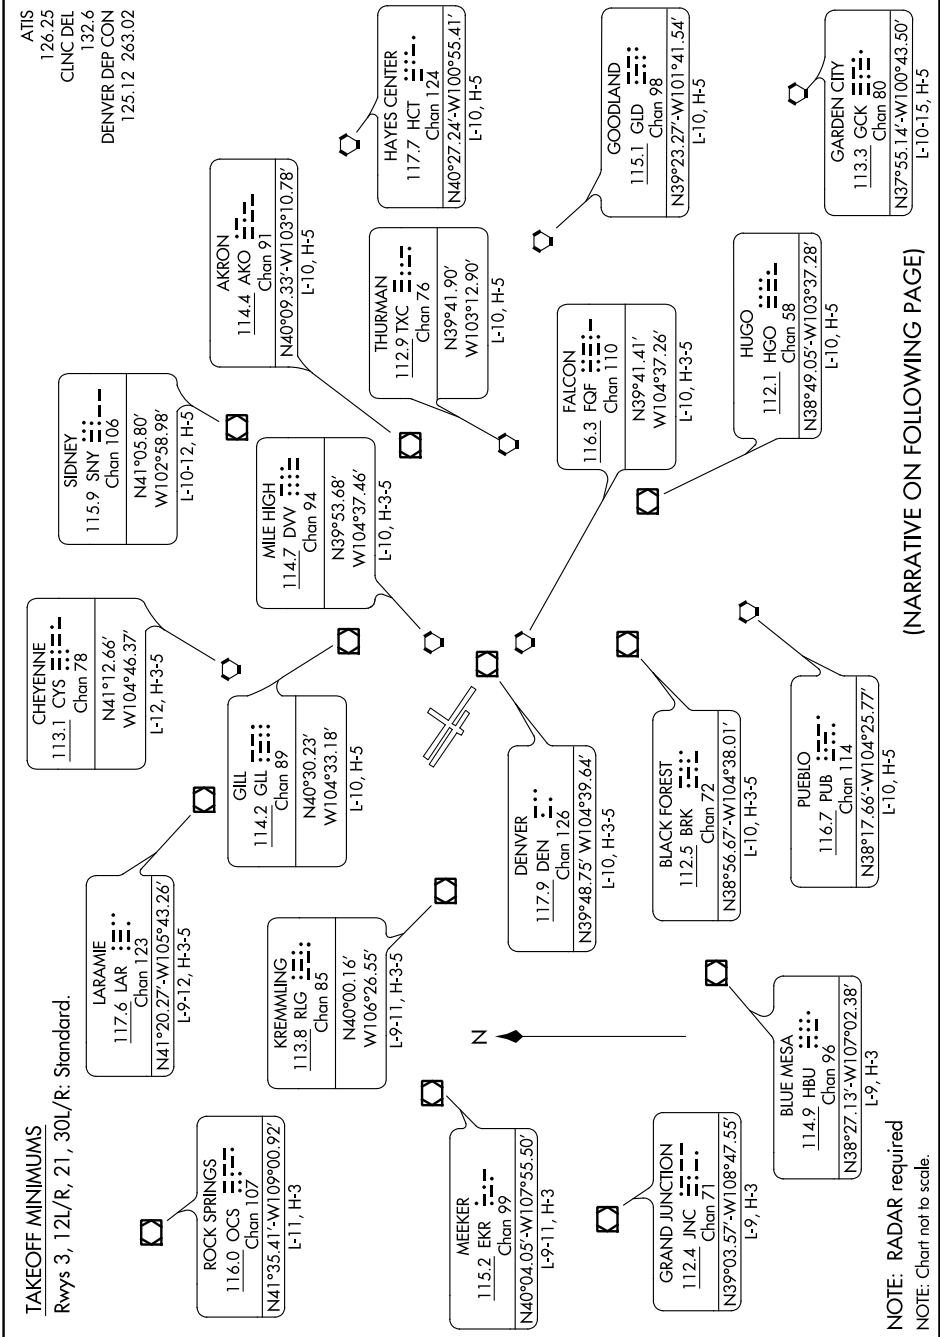

DENVER TWO DEPARTURE

AL-5612 (FAA)

ROCKY MOUNTAIN METRO (BJC)
DENVER, COLORADO

SW-1, 16 JUN 2022 to 14 JUL 2022

(NARRATIVE ON FOLLOWING PAGE)

SW-1, 16 JUN 2022 to 14 JUL 2022

DENVER TWO DEPARTURE

DENVER, COLORADO
ROCKY MOUNTAIN METRO (BJC)

NOTE: RADAR required
NOTE: Chart not to scale.