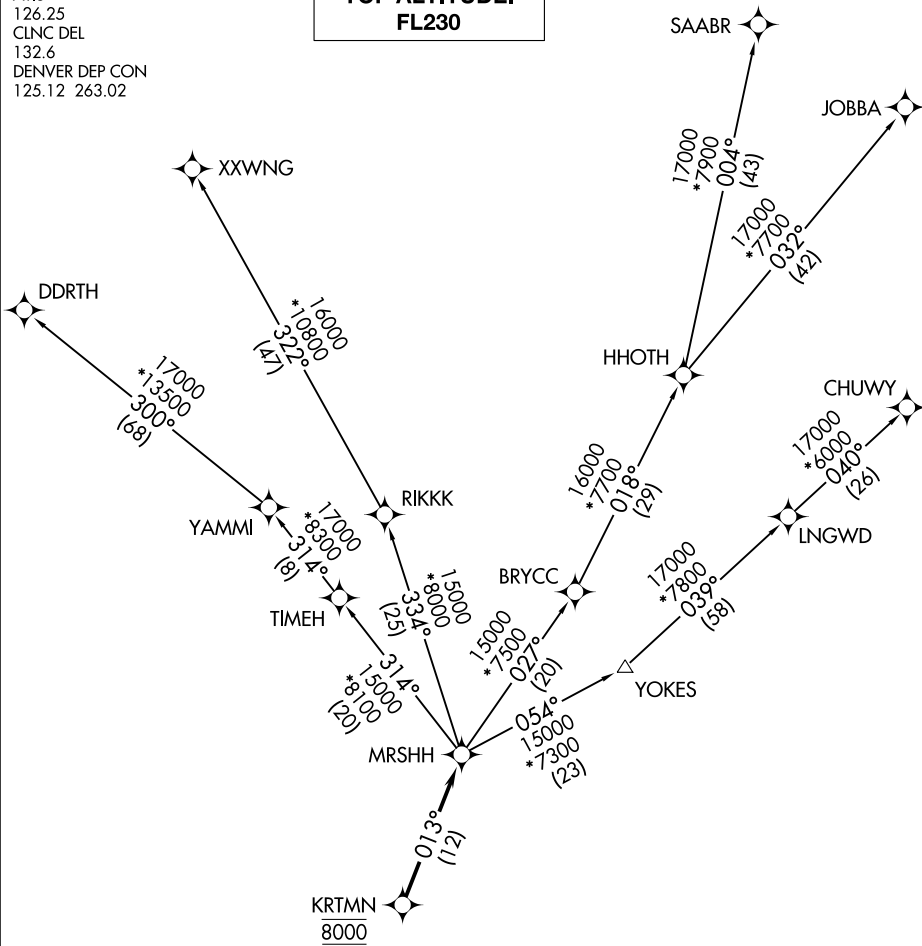

ATIS
126.25
CLNC DEL
132.6
DENVER DEP CON
125.12 263.02

**TOP ALTITUDE:
FL230**

SW-1, 16 JUN 2022 to 14 JUL 2022

SW-1, 16 JUN 2022 to 14 JUL 2022

TAKEOFF MINIMUMS

Rwys 3, 21: NA.
Rwys 12L/R, 30L/R: Standard.

NOTE: DME/DME/IRU or GPS required.
NOTE: RNAV 1.
NOTE: Turbojets only.
NOTE: RADAR required.

NOTE: Chart not to scale.

(NARRATIVE ON FOLLOWING PAGE)