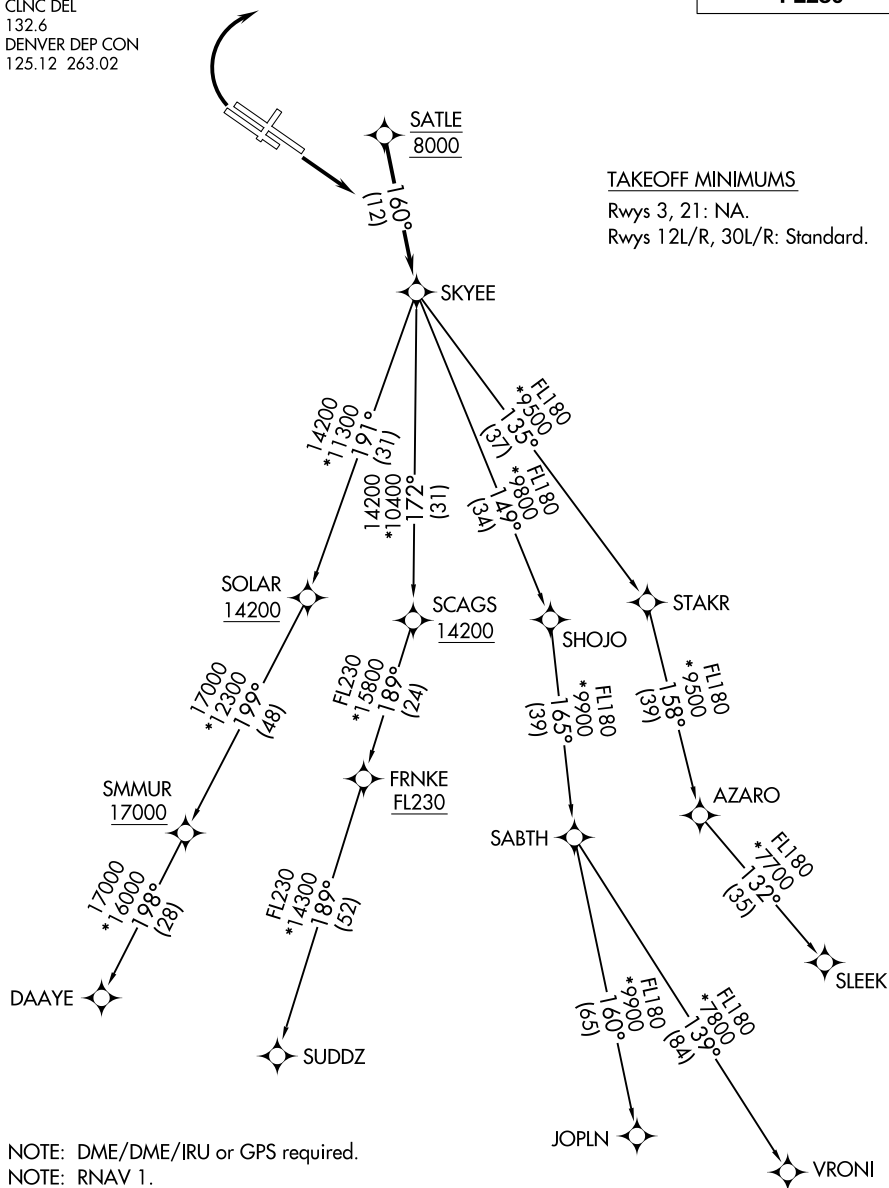

# SKYEE ONE DEPARTURE (RNAV)

AL-5612 (FAA)

ROCKY MOUNTAIN METRO (BJC)  
DENVER, COLORADO

ATIS  
126.25  
CLNC DEL  
132.6  
DENVER DEP CON  
125.12 263.02

**TOP ALTITUDE:  
FL230**

### TAKEOFF MINIMUMS

Rwys 3, 21: NA.  
Rwys 12L/R, 30L/R: Standard.

NOTE: DME/DME/IRU or GPS required.  
NOTE: RNAV 1.  
NOTE: Turbojets only.  
NOTE: RADAR required.

NOTE: Chart not to scale.

(NARRATIVE ON FOLLOWING PAGE)

SW-1, 16 JUN 2022 to 14 JUL 2022

SW-1, 16 JUN 2022 to 14 JUL 2022